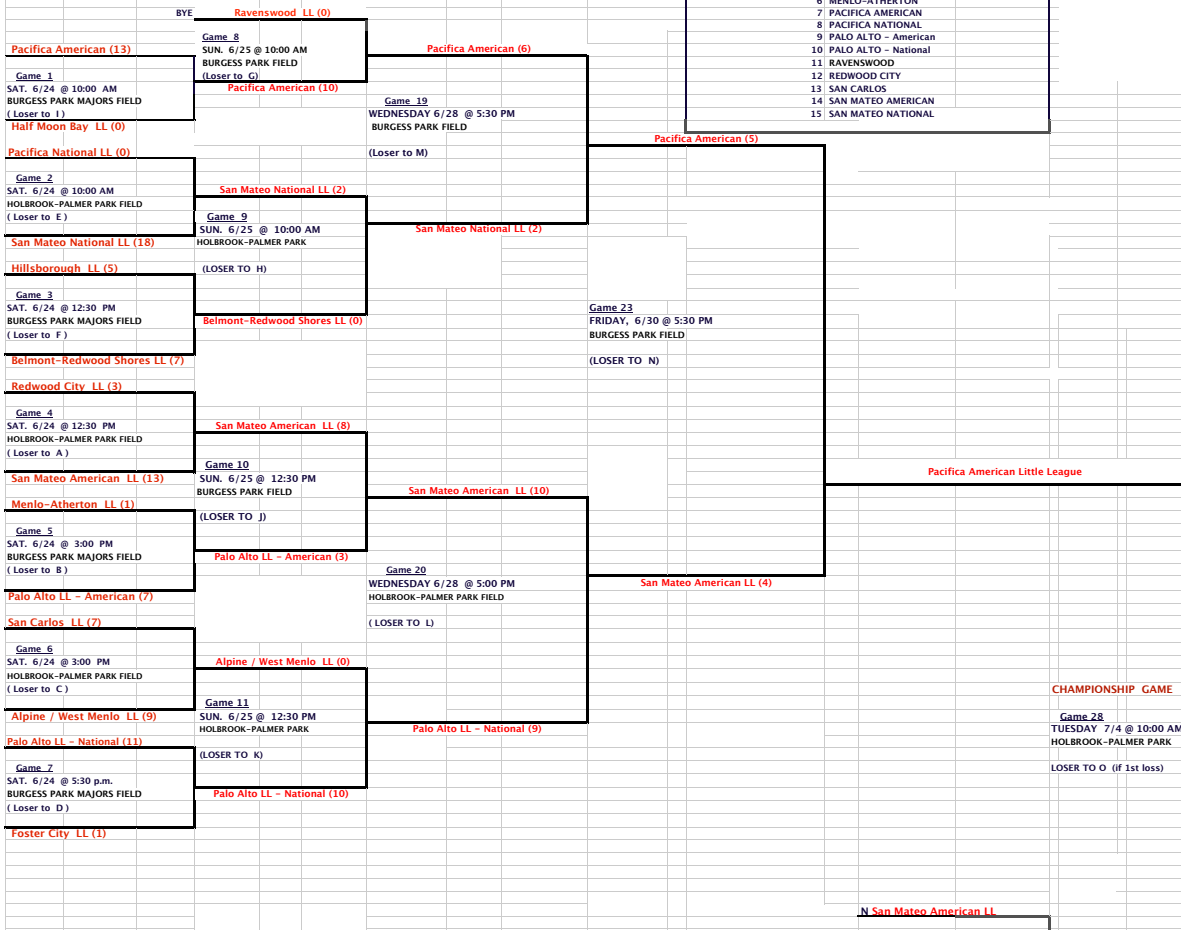

2017 District 52 11/12 MAJORS All-Star Tournament

TOURNAMENT DIRECTOR
Pat Galligan

1. **15 TEAMS ENTERED**
1. ALPINE / WEST MENLO
  2. BELMONT - REDWOOD SHORES
  3. FOSTER CITY
  4. HALF MOON BAY
  5. HILLSBOROUGH
  6. MENLO-ATHERTON
  7. PACIFICA AMERICAN
  8. PACIFICA NATIONAL
  9. PALO ALTO - American
  10. PALO ALTO - National
  11. RAVENSWOOD
  12. REDWOOD CITY
  13. SAN CARLOS
  14. SAN MATEO AMERICAN
  15. SAN MATEO NATIONAL

WINNERS BRACKET