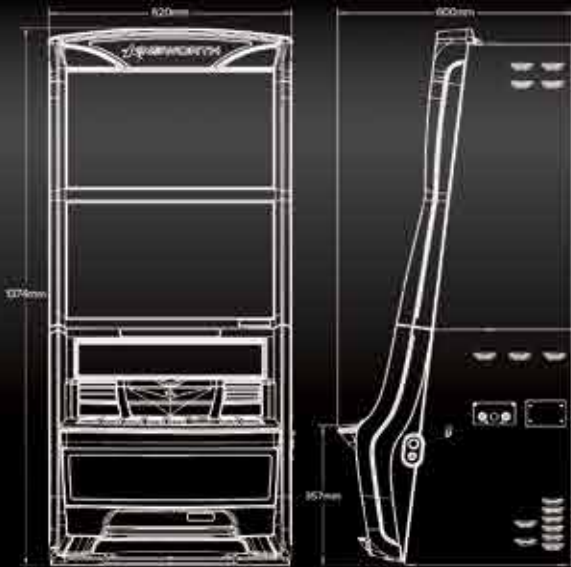

The new and most innovative line of upright cabinets. It offers a modern design that ensures safety, utility and a variety of options

- Upgraded Processing Unit – The new AMD Quad Core 2.3Ghz CPU.
- Upgraded Graphic Processing Unit – With the built in AMD E6760 graphics controller.
- Memory – 4 times the RAM, with 8GBytes of DDR3.

Available with an oval topper, LCD topper or overhead progressive sign packages on select themes.

A600

A INSWORTH
EXPERIENCE COUNTS™

Ainsworth Game Technology
5800 Rafael Rivera Way
Las Vegas, NV 89118