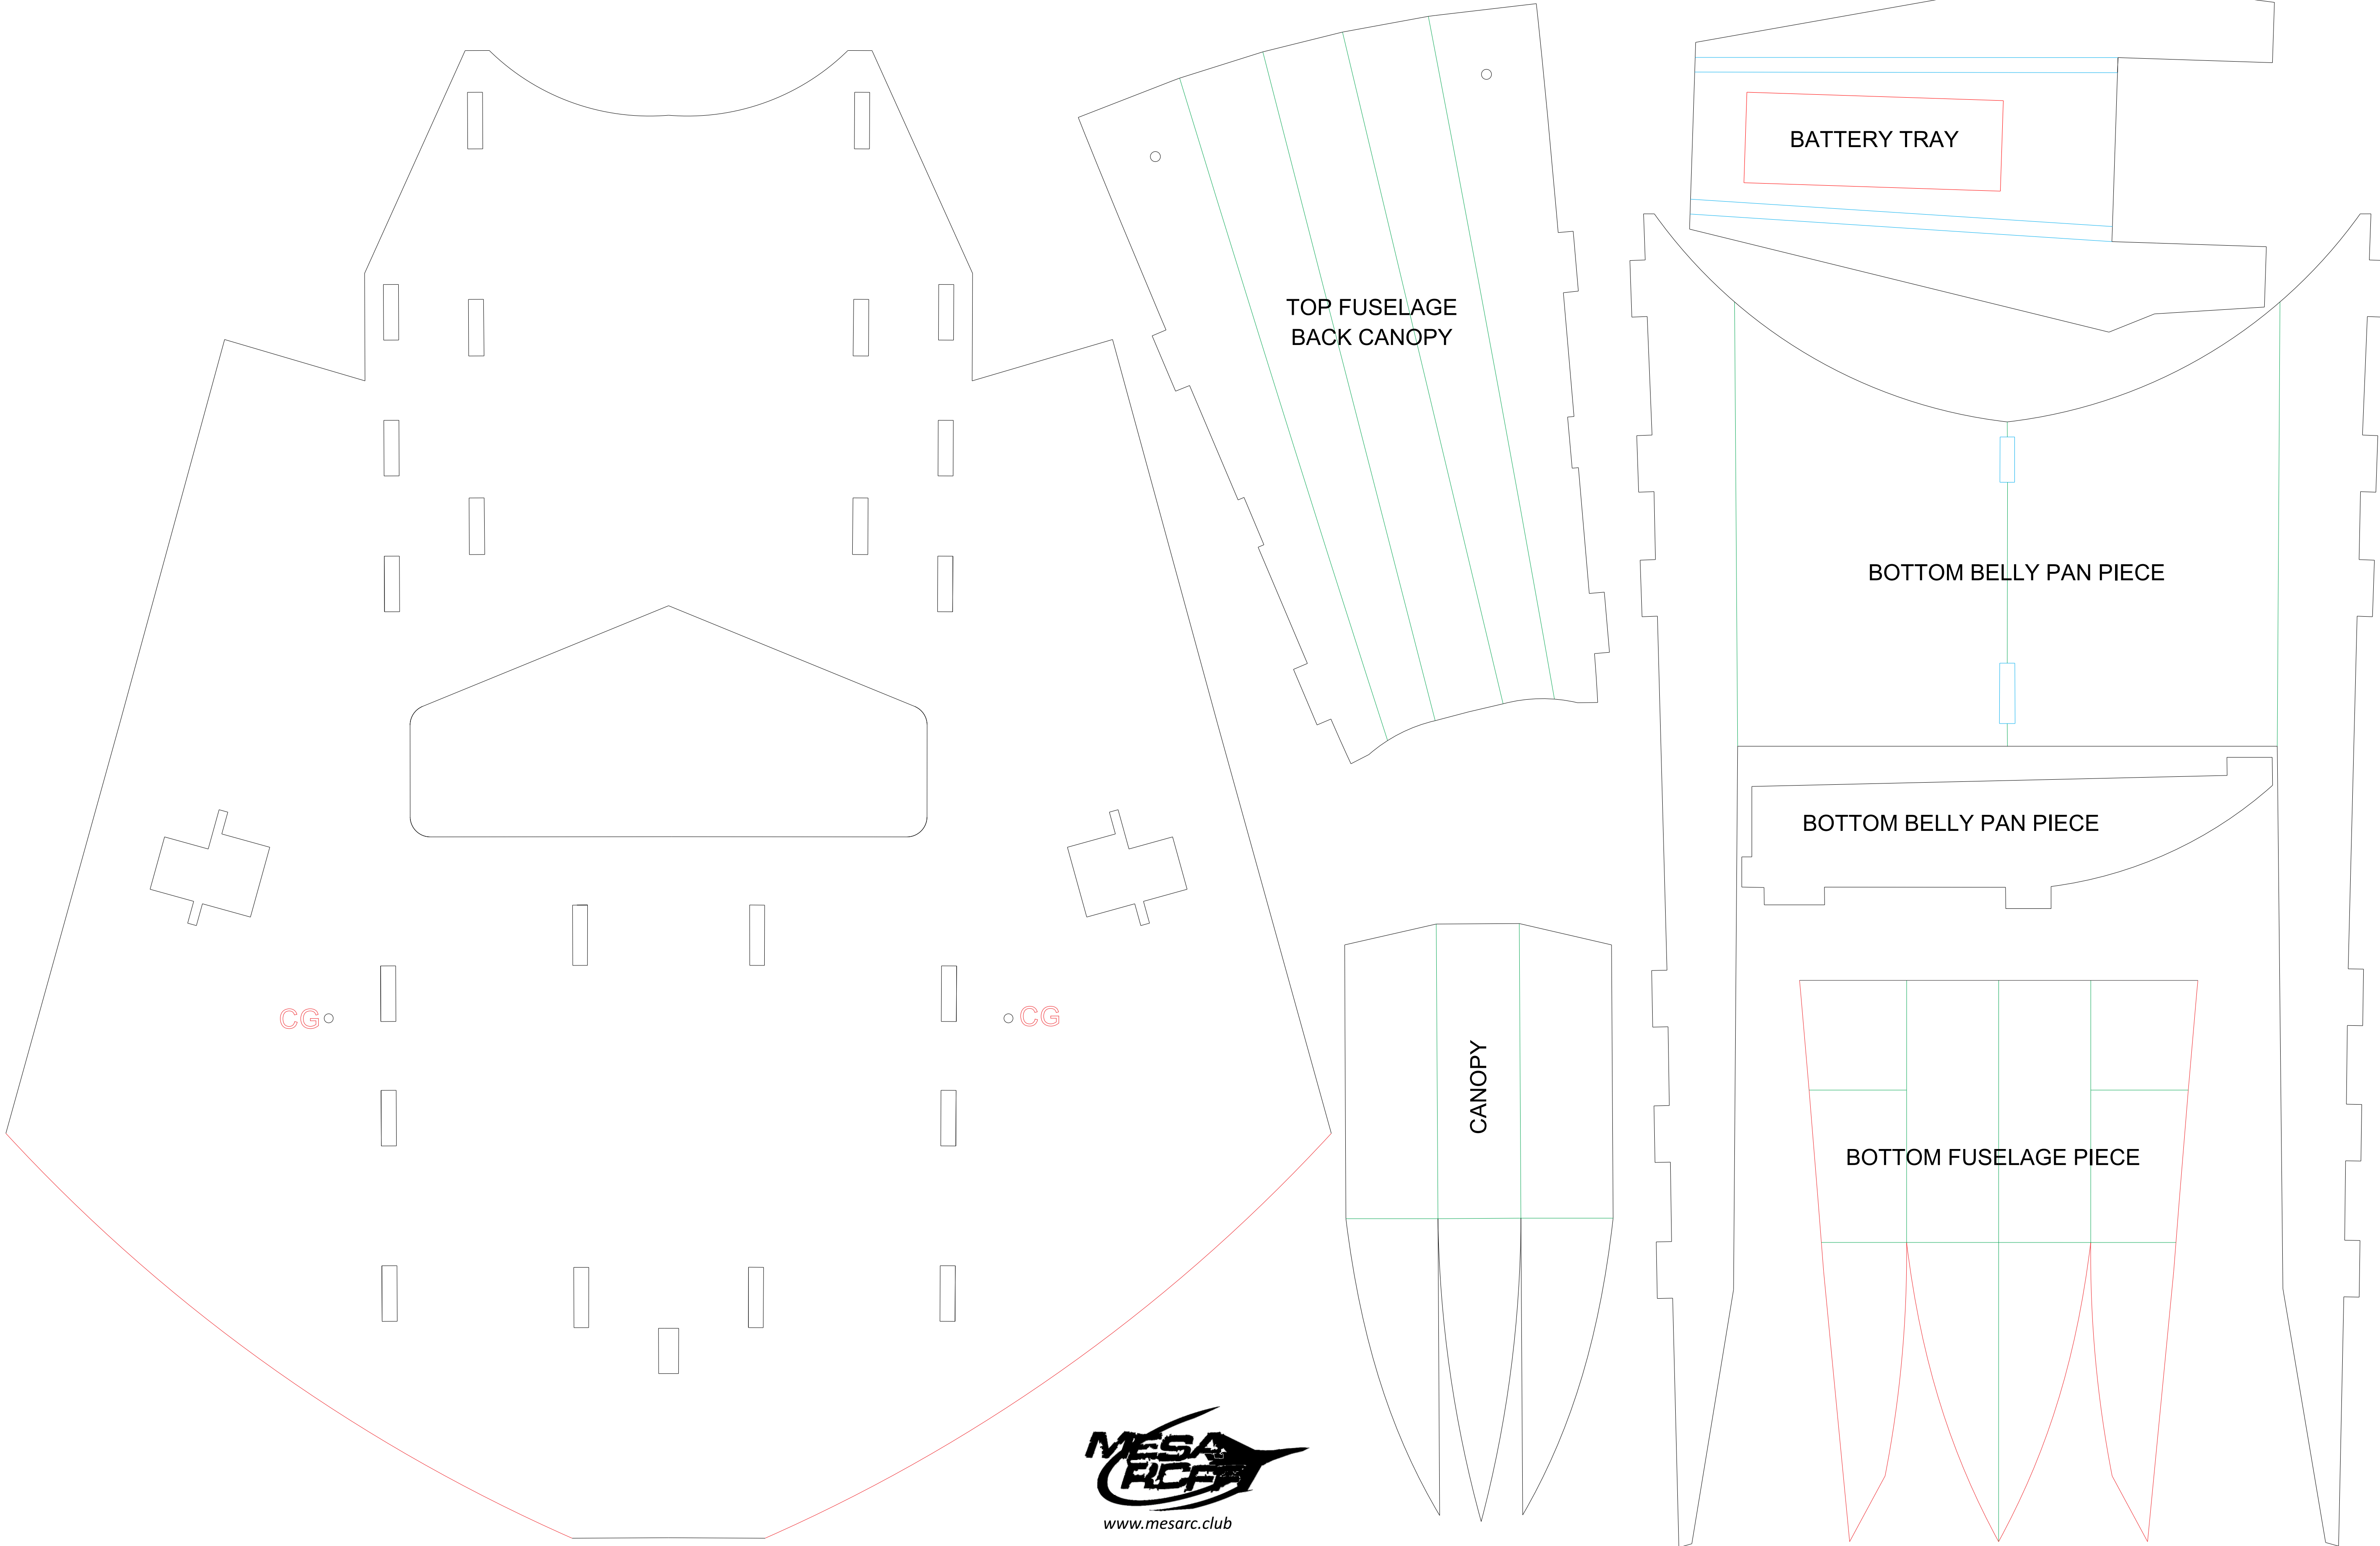

# MESA rcFoam Fighters

## MF-Eclipse<sub>MINI</sub> Template

Normal Cut \_\_\_\_\_  
Bevel Cut \_\_\_\_\_  
Lightly Crease \_\_\_\_\_  
Remove \_\_\_\_\_

(Design by Jill Cherry)  
(CAD Drawing by Jill Cherry)  
(Template Rev 2.4 - Copyright MESA rc)

LEFT MAIN WING

STABILIZER

STABILIZER

RIGHT MAIN WING

www.mesarc.club