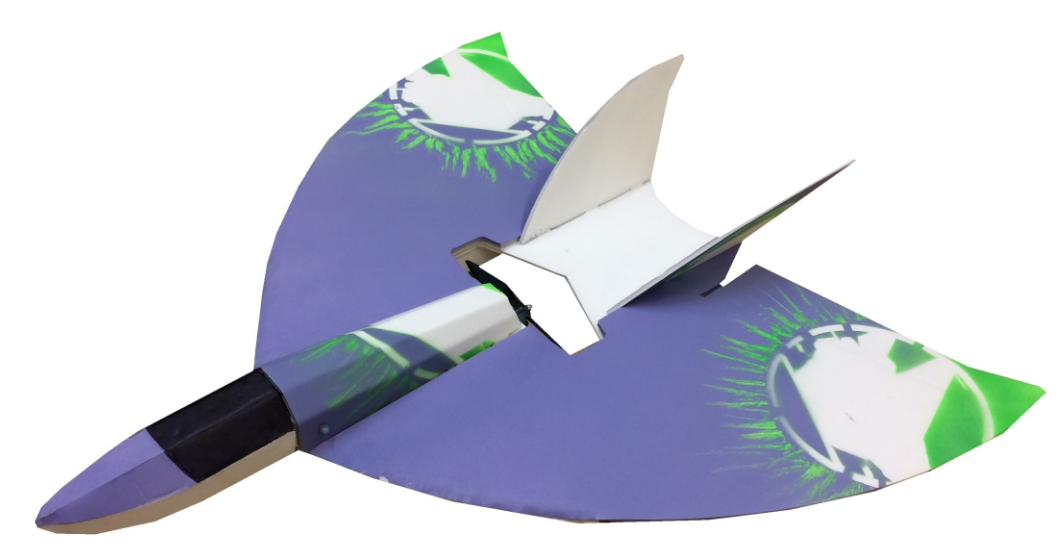

# MESA rcFoam Fighters

## MF-Eclipse<sub>MINI</sub> Template

Normal Cut \_\_\_\_\_  
Bevel Cut \_\_\_\_\_  
Lightly Crease \_\_\_\_\_  
Remove \_\_\_\_\_

(Design by Jill Cherry)  
(CAD Drawing by Jill Cherry)  
(Template Rev 2.4 - Copyright MESA rc)

LEFT MAIN WING

STABILIZER

STABILIZER

RIGHT MAIN WING

www.mesarc.club