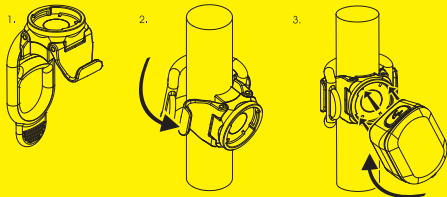

MOUNTING

AUTO SAFE MODE

To preserve battery when power is low, the light will enter safe mode with less light output for extra **2 hours**. Safe mode cannot be override. Recharge battery for maximum performance.