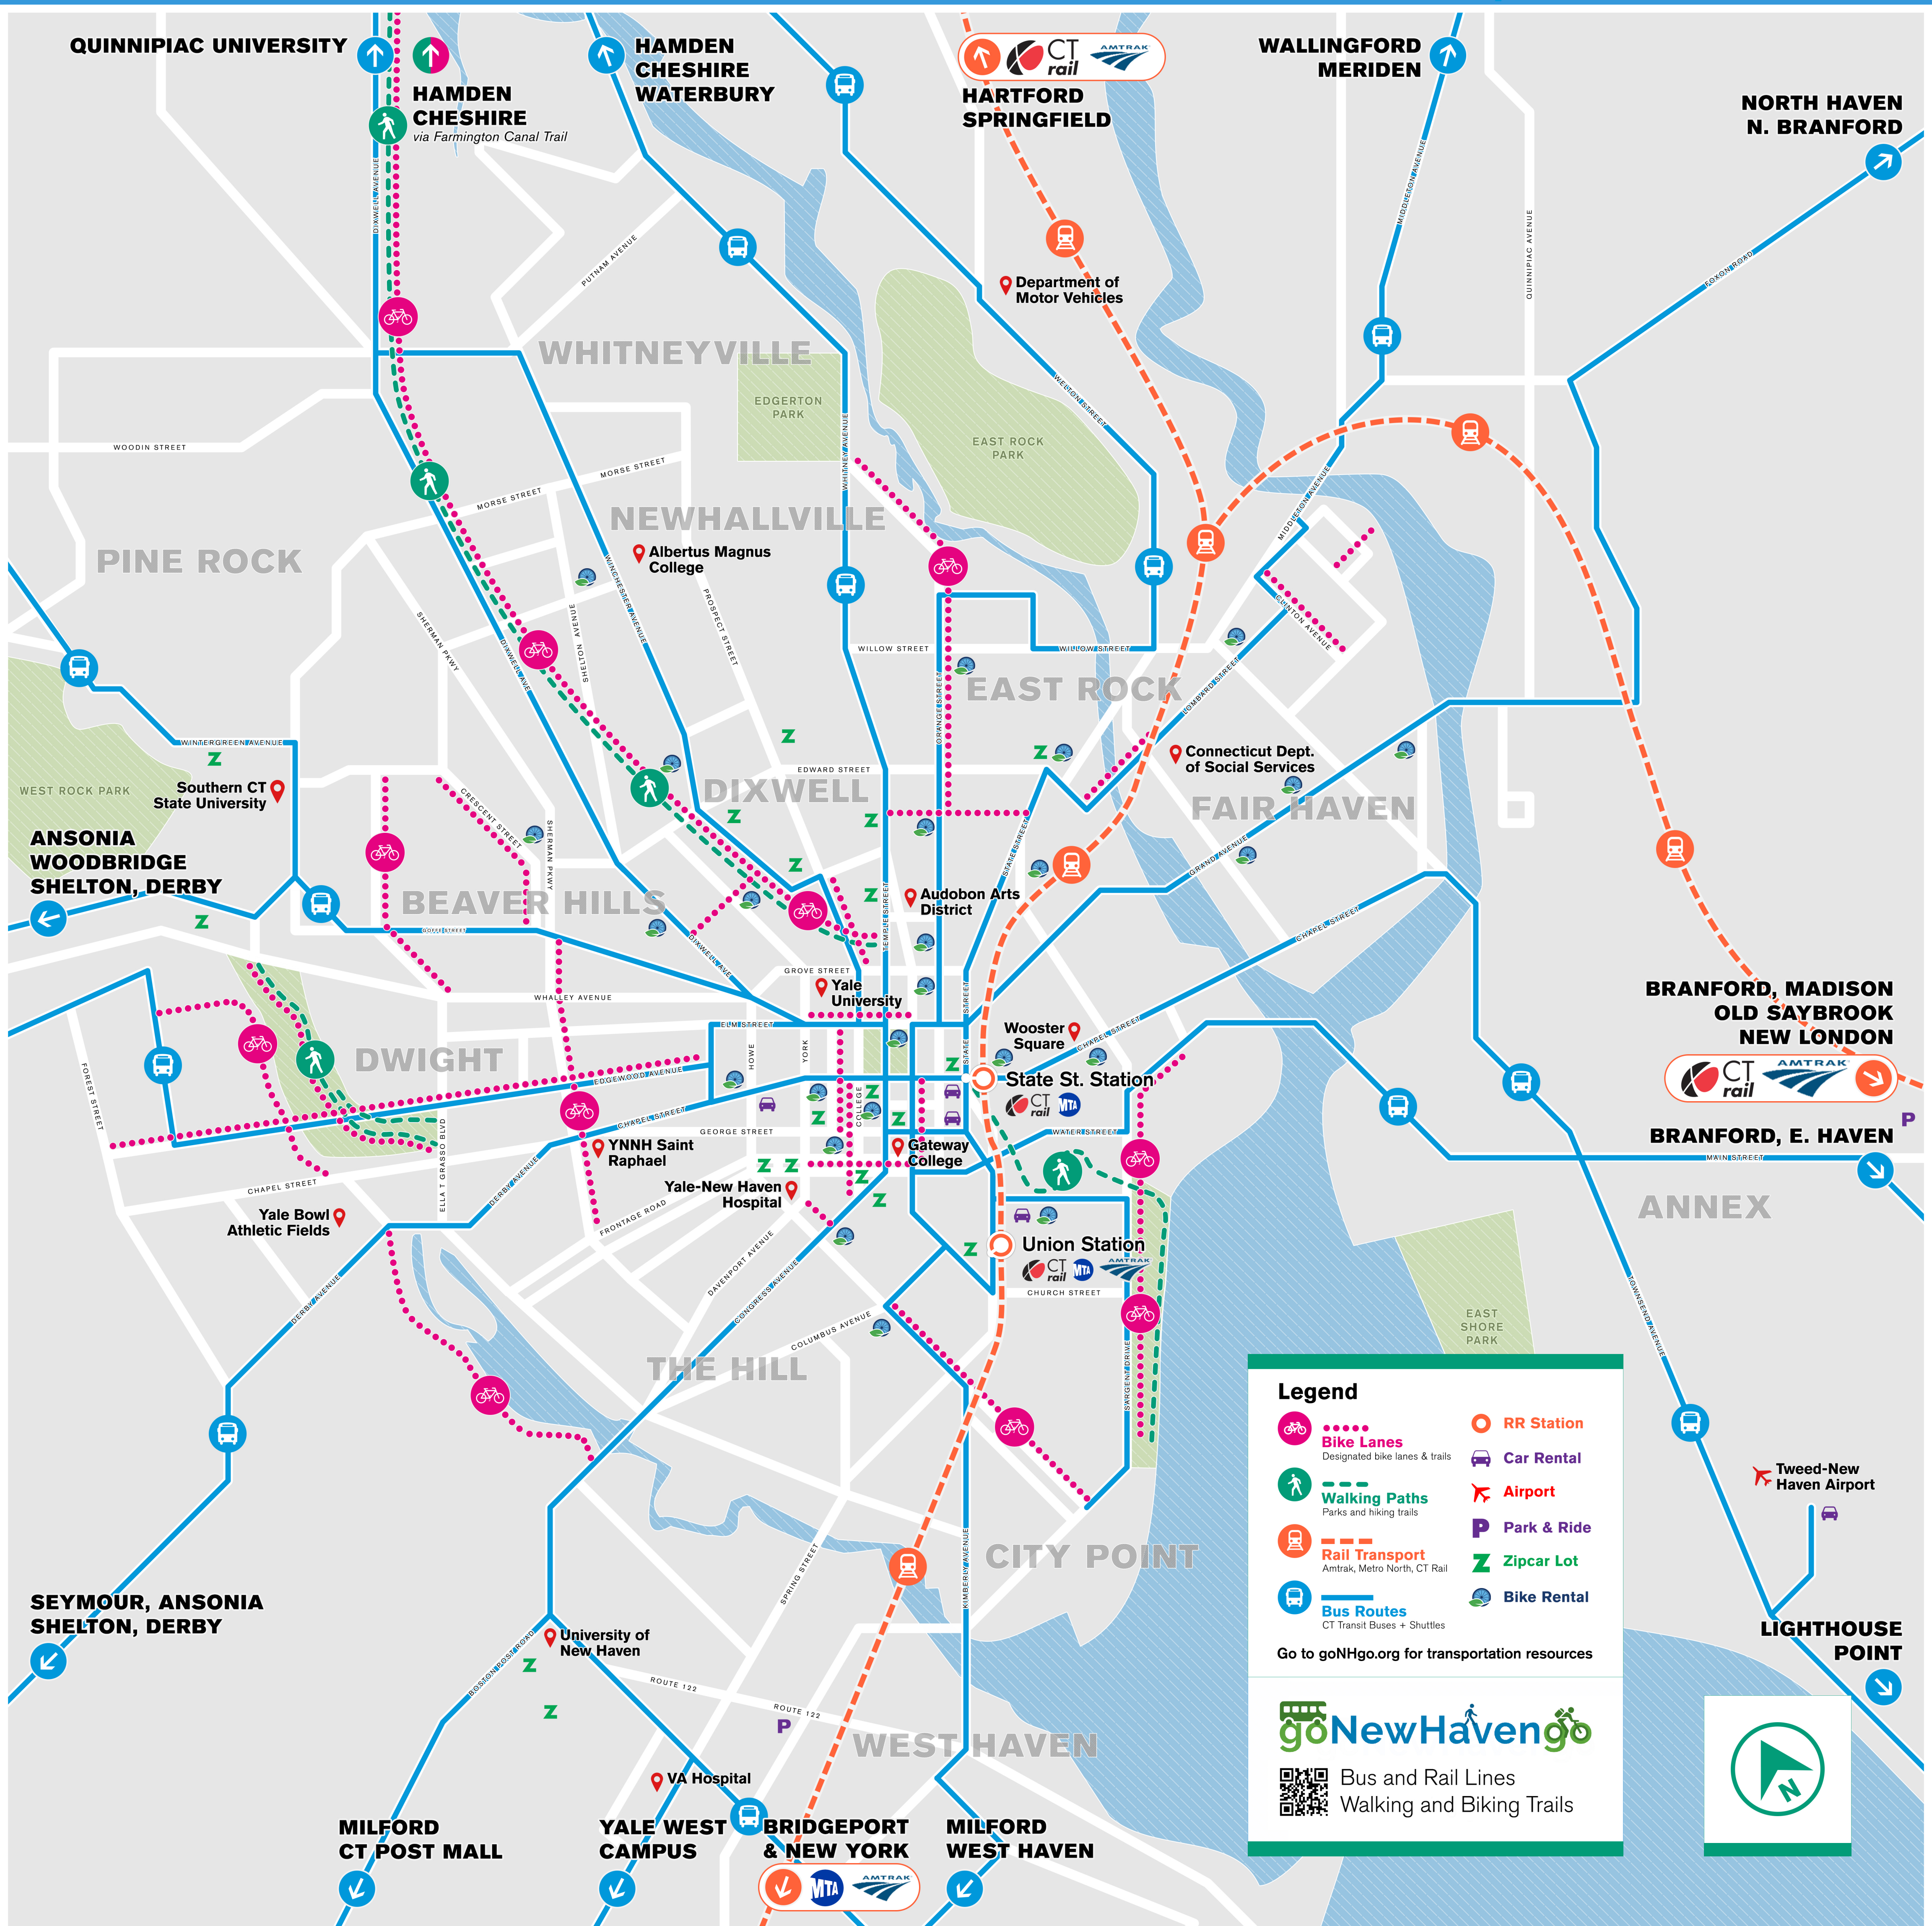

# You Can Get There from Here

New Haven Sustainable Transportation Options

**Legend**

- Bike Lanes**  
Designated bike lanes & trails
- Walking Paths**  
Parks and hiking trails
- Rail Transport**  
Amtrak, Metro North, CT Rail
- Bus Routes**  
CT Transit Buses + Shuttles
- RR Station**
- Car Rental**
- Airport**
- Park & Ride**
- Zipcar Lot**
- Bike Rental**

Go to [goNHgo.org](http://goNHgo.org) for transportation resources

**goNewHaven**go

Bus and Rail Lines  
 Walking and Biking Trails