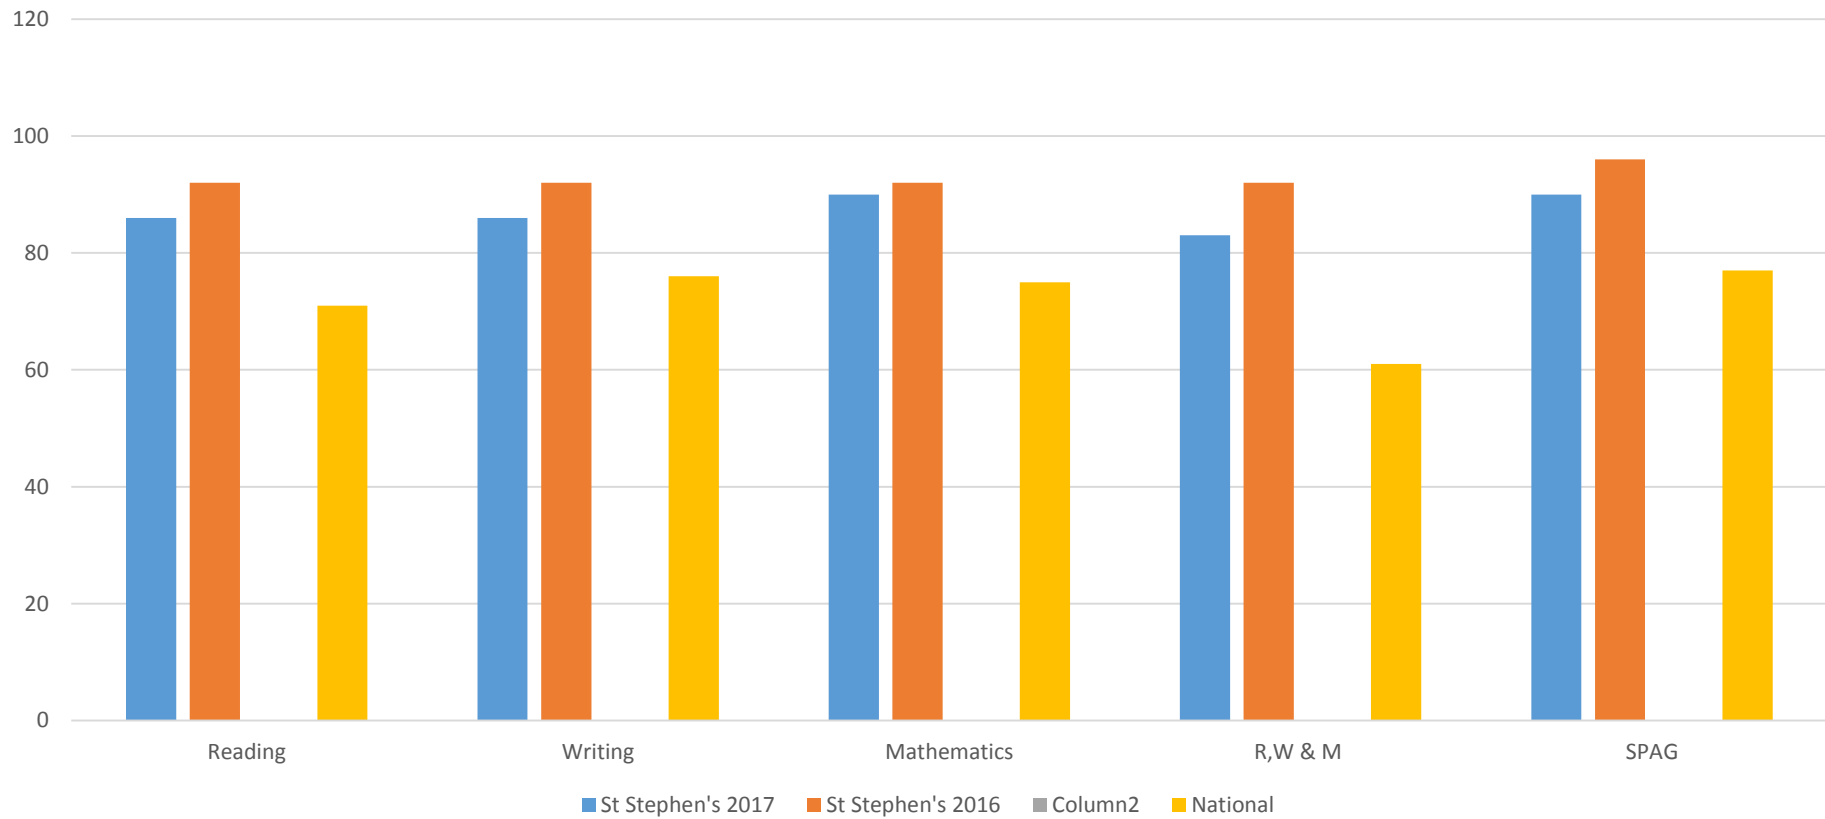

ST STEPHEN'S CHURCH of ENGLAND PRIMARY SCHOOL
2017 KEY STAGE 2 DATA
AT STANDARD and ABOVE

ST STEPHEN'S CHURCH of ENGLAND PRIMARY SCHOOL
2017 KEY STAGE 2 DATA.
AT GREATER DEPTH.