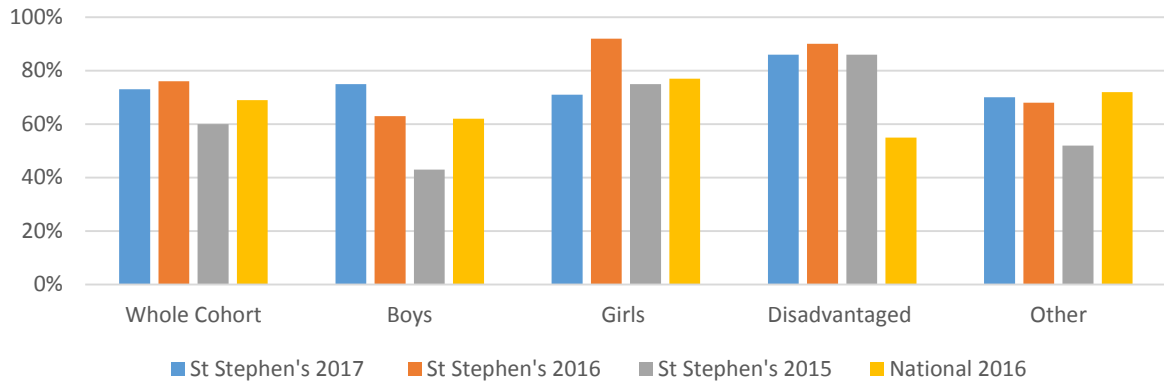

ST STEPHEN'S CHURCH of ENGLAND PRIMARY SCHOOL
 2017 EARLY YEARS FOUNDATION STAGE PROFILE
 GOOD LEVEL of DEVELOPMENT

ST STEPHEN'S CHURCH of ENGLAND PRIMARY SCHOOL
 2017 EARLY YEARS FOUNDATION STAGE PROFILE
 READING MET and ABOVE STANDARD