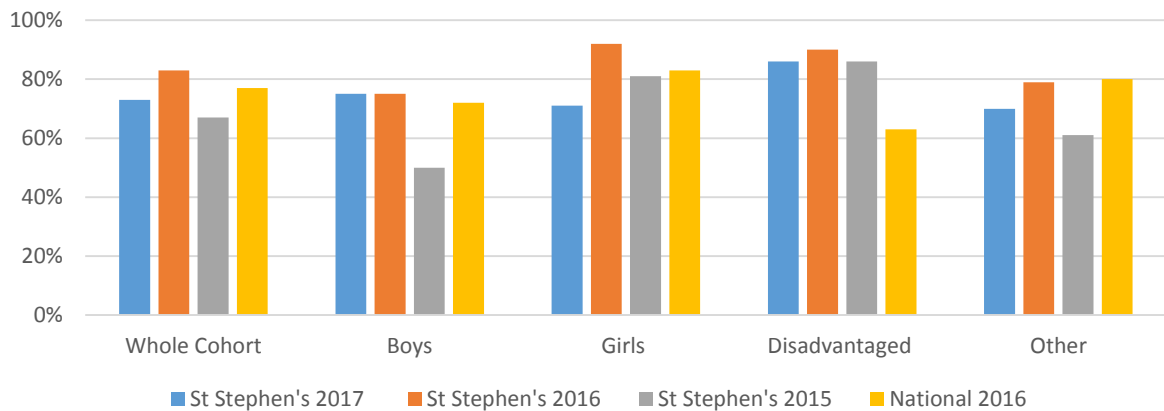

ST STEPHEN'S CHURCH of ENGLAND PRIMARY SCHOOL
 2017 EARLY YEARS FOUNDATION STAGE PROFILE
 GOOD LEVEL of DEVELOPMENT

ST STEPHEN'S CHURCH of ENGLAND PRIMARY SCHOOL
 2017 EARLY YEARS FOUNDATION STAGE PROFILE
 READING MET and ABOVE STANDARD