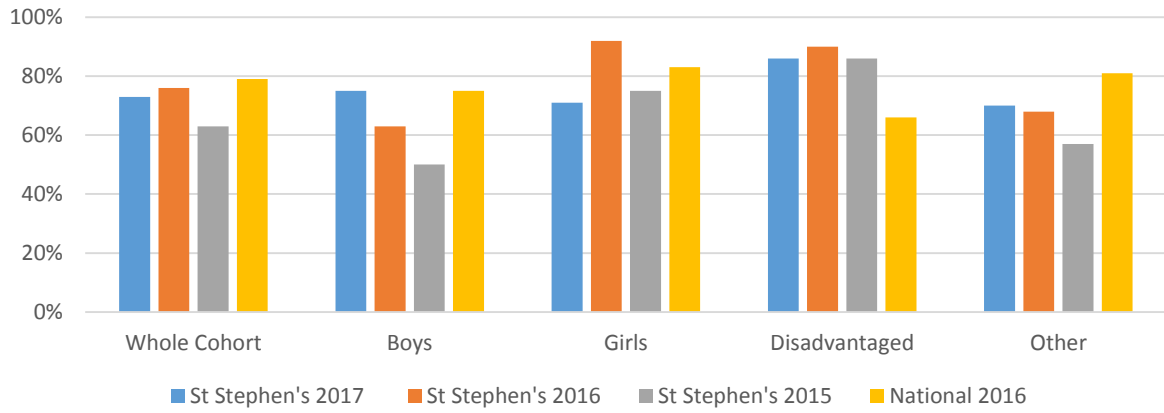

ST STEPHEN'S CHURCH of ENGLAND PRIMARY SCHOOL
2017 EARLY YEARS FOUNDATION STAGE PROFILE
NUMBER MET and ABOVE STANDARD