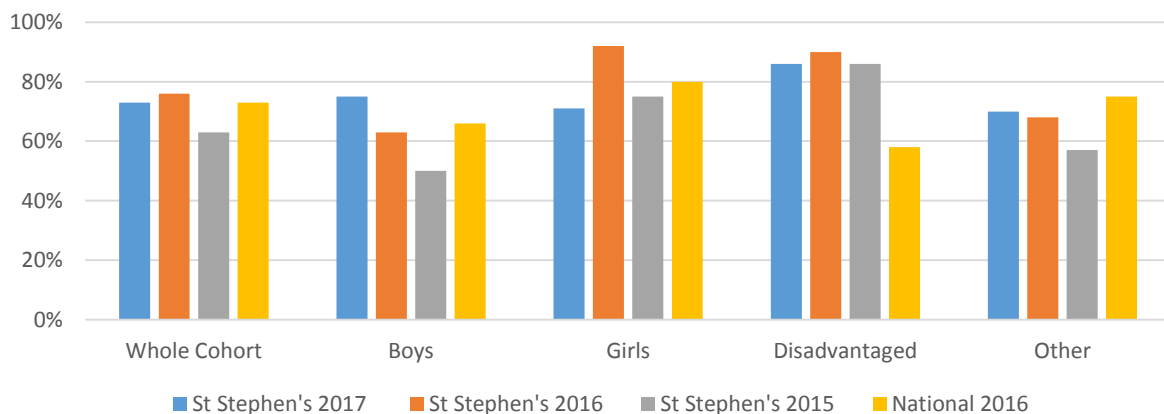

ST STEPHEN'S CHURCH of ENGLAND PRIMARY SCHOOL
2017 EARLY YEARS FOUNDATION STAGE PROFILE
WRITING MET and ABOVE STANDARD