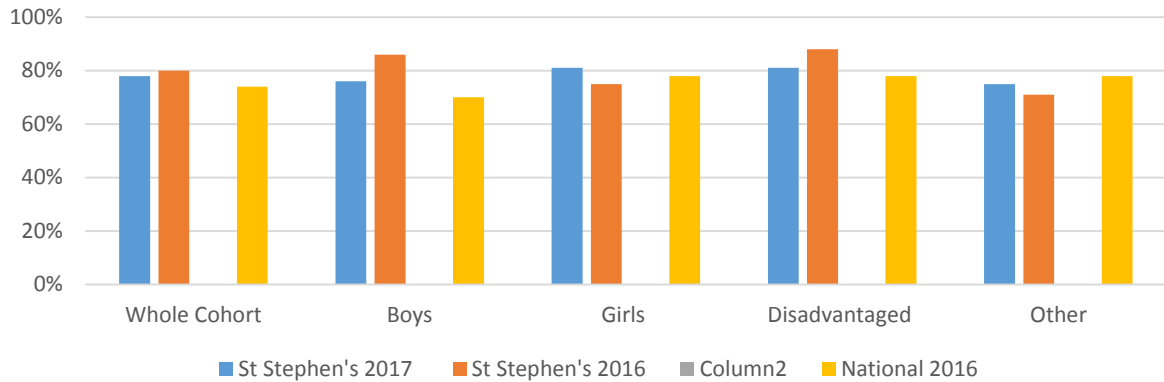

ST STEPHEN'S CHURCH of ENGLAND PRIMARY SCHOOL  
 2017 READING KEY STAGE 1 DATA  
 AT and ABOVE STANDARD

ST STEPHEN'S CHURCH of ENGLAND PRIMARY SCHOOL  
 2017 WRITING KEY STAGE 1 DATA  
 AT and ABOVE STANDARD

ST STEPHEN'S CHURCH of ENGLAND PRIMARY SCHOOL  
 2017 MATHEMATICS KEY STAGE 1 DATA  
 AT and ABOVE STANDARD