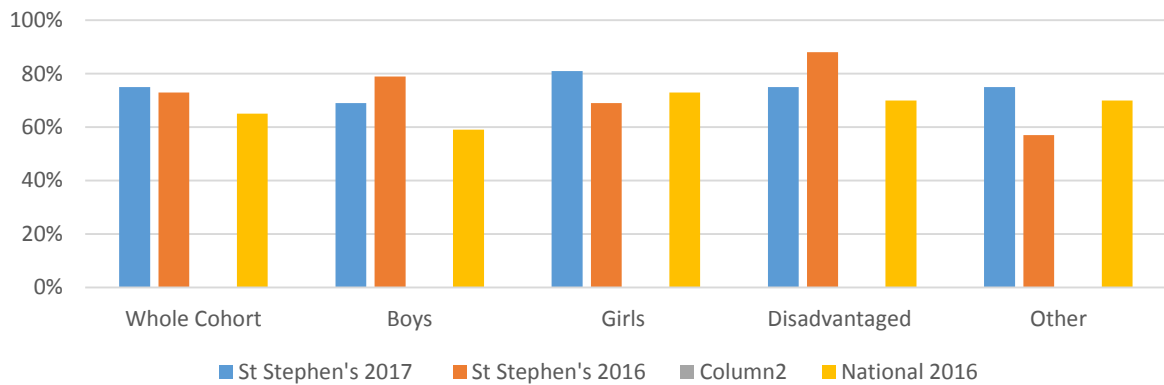

ST STEPHEN'S CHURCH of ENGLAND PRIMARY SCHOOL  
 2017 READING KEY STAGE 1 DATA  
 AT and ABOVE STANDARD

ST STEPHEN'S CHURCH of ENGLAND PRIMARY SCHOOL  
 2017 WRITING KEY STAGE 1 DATA  
 AT and ABOVE STANDARD

ST STEPHEN'S CHURCH of ENGLAND PRIMARY SCHOOL  
 2017 MATHEMATICS KEY STAGE 1 DATA  
 AT and ABOVE STANDARD