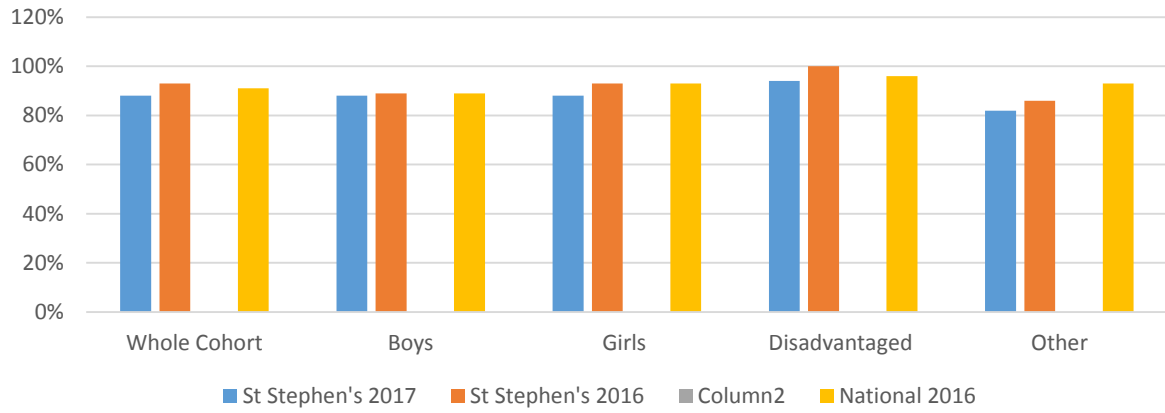

ST STEPHEN'S CHURCH of ENGLAND PRIMARY SCHOOL  
 2017 YEAR 1 PHONIC SCREEN DATA  
 MET STANDARD

ST STEPHEN'S CHURCH of ENGLAND PRIMARY SCHOOL  
 2017 YEAR 1 PHONIC SCREEN DATA  
 MET STANDARD

ST STEPHEN'S CHURCH of ENGLAND PRIMARY SCHOOL  
 2017 YEAR 2 PHONIC SCREEN DATA  
 MET STANDARD