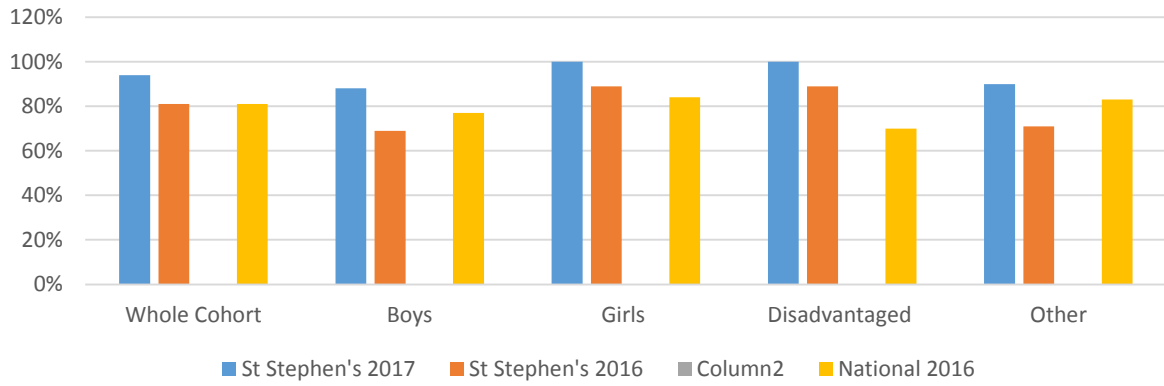

ST STEPHEN'S CHURCH of ENGLAND PRIMARY SCHOOL  
 2017 YEAR 1 PHONIC SCREEN DATA  
 MET STANDARD

ST STEPHEN'S CHURCH of ENGLAND PRIMARY SCHOOL  
 2017 YEAR 1 PHONIC SCREEN DATA  
 MET STANDARD

ST STEPHEN'S CHURCH of ENGLAND PRIMARY SCHOOL  
 2017 YEAR 2 PHONIC SCREEN DATA  
 MET STANDARD