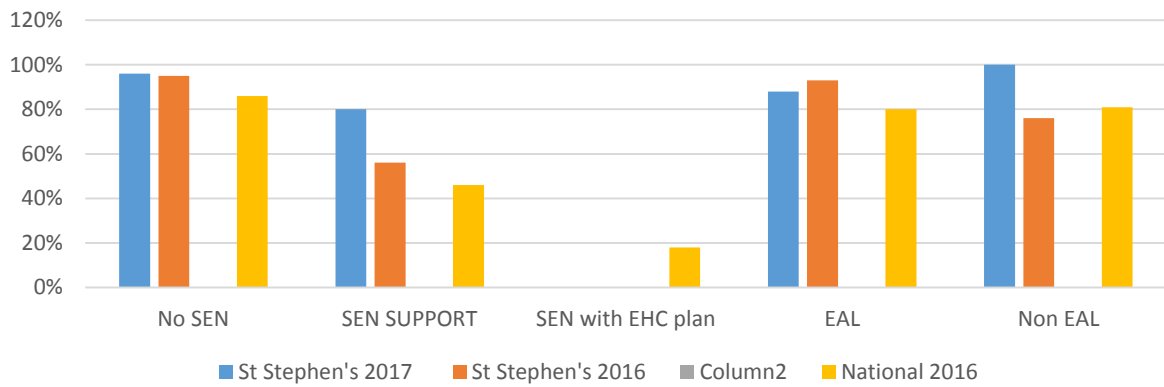

ST STEPHEN'S CHURCH of ENGLAND PRIMARY SCHOOL  
 2017 YEAR 1 PHONIC SCREEN DATA  
 MET STANDARD

ST STEPHEN'S CHURCH of ENGLAND PRIMARY SCHOOL  
 2017 YEAR 1 PHONIC SCREEN DATA  
 MET STANDARD

ST STEPHEN'S CHURCH of ENGLAND PRIMARY SCHOOL  
 2017 YEAR 2 PHONIC SCREEN DATA  
 MET STANDARD

ST STEPHEN'S CHURCH of ENGLAND PRIMARY SCHOOL  
 2017 YEAR 2 PHONIC SCREEN DATA  
 MET STANDARD