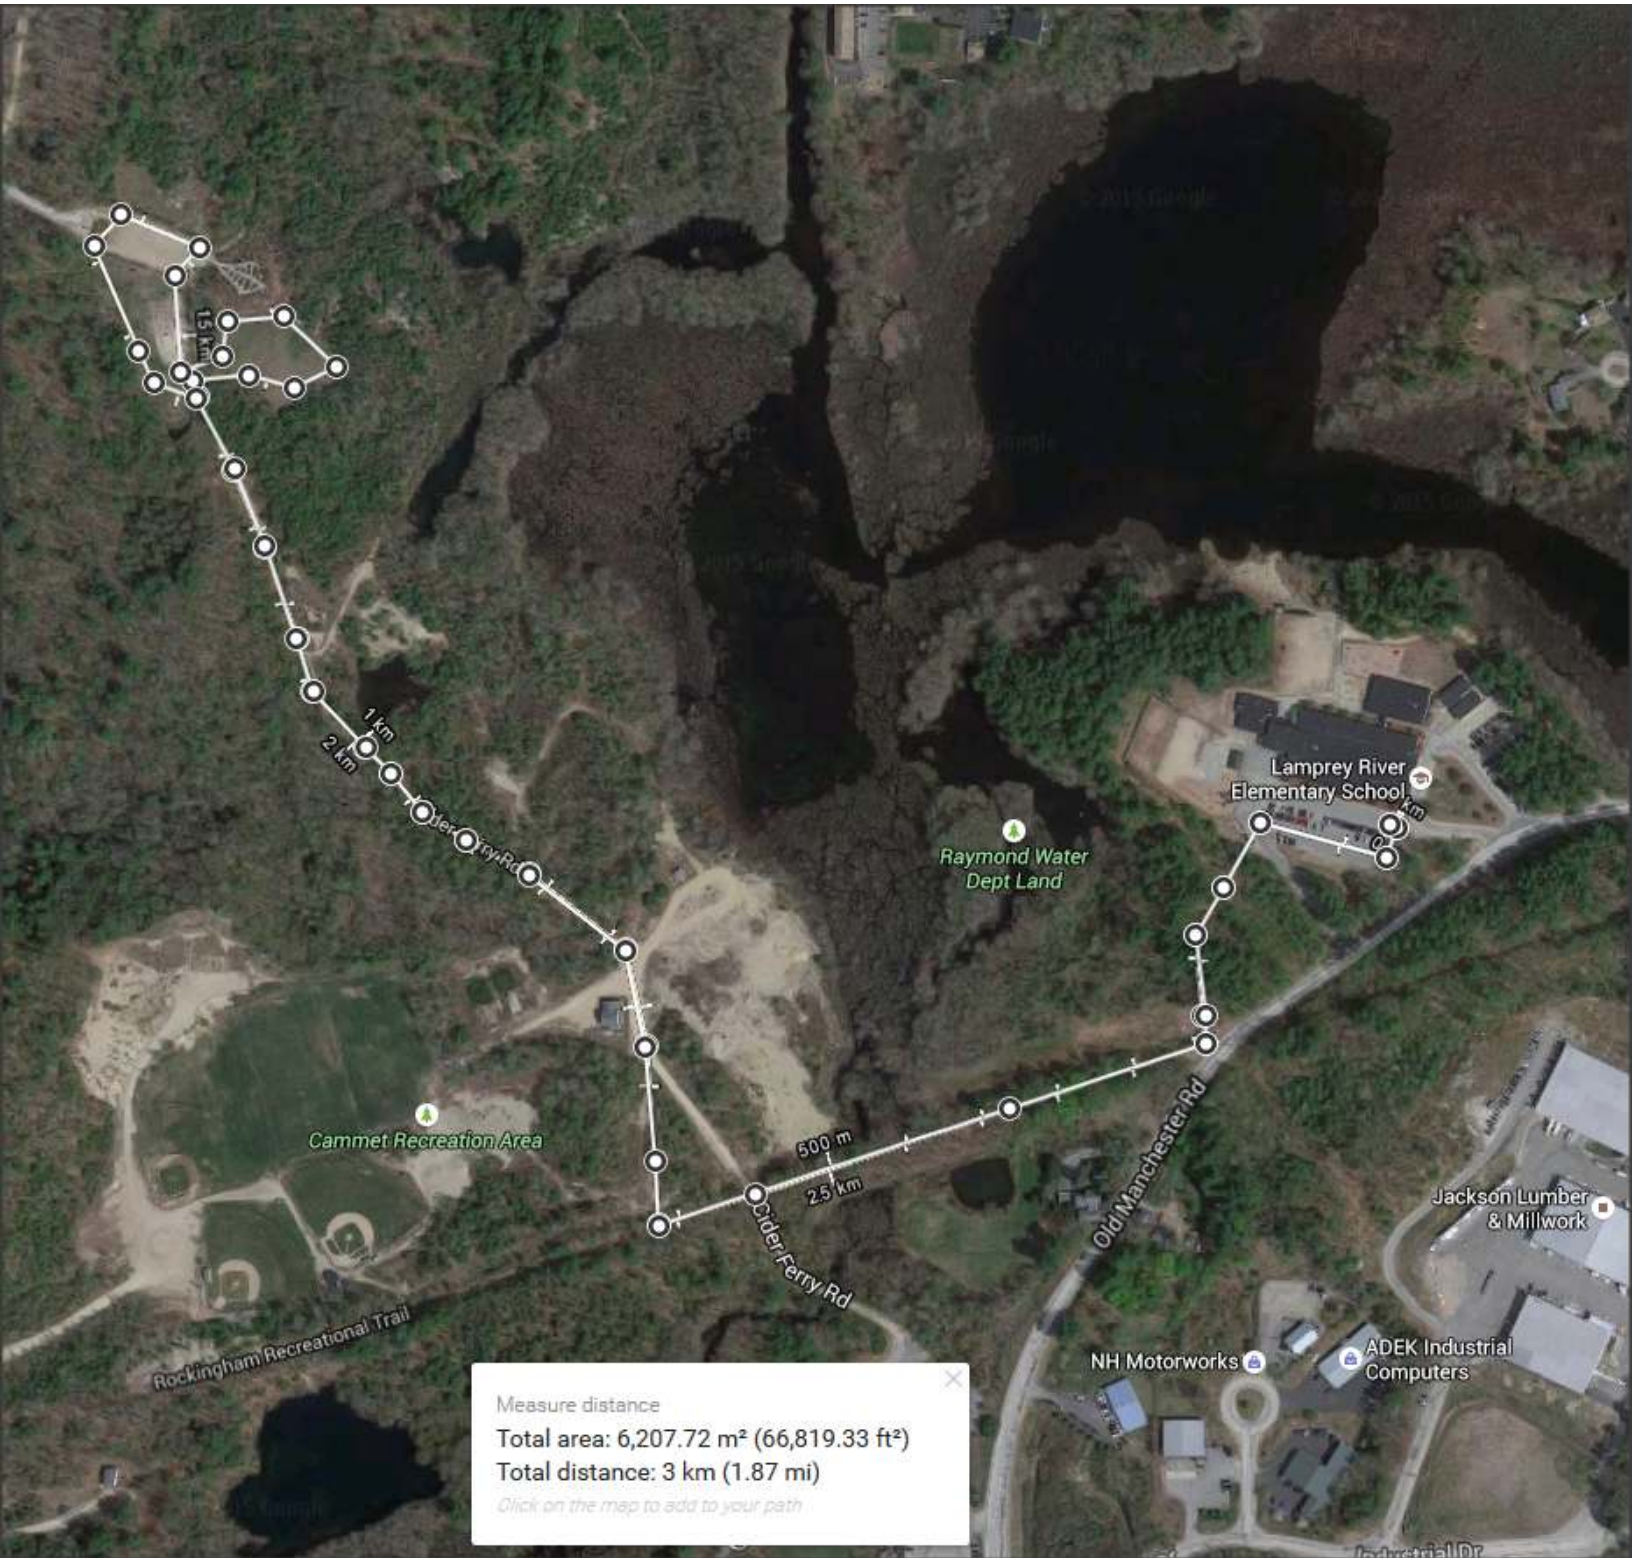

## Amended Bike Race Portion of Triathlon

Starting at Lamprey River Elementary School to Sluiceway and back (no encroachment on portion of public Rail Trail controlled by private entity)

# 3K Trail Run

Starts and Ends at Lamprey River Elementary School

2K Paddle  
Starts and Ends at Carroll Beach  
(Behind Lamprey River Elementary School)