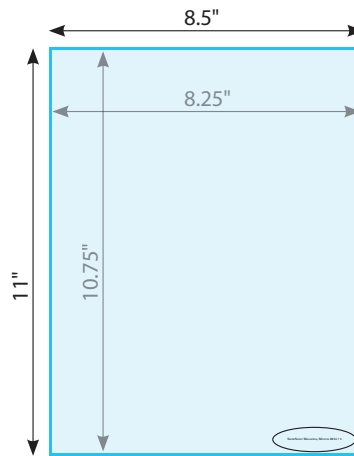

AD SPECS

- Full page **trim** size: 8.25" x 10.75"
(+ .125" bleed: 8.5" x 11")
- 2 page spread **trim** size: 16.5" x 10.75"
(+ .125" bleed: 16.75" x 11")
- Half page horizontal: 7.25" x 4.75" (no bleed)
- Half page vertical: 3.5" x 9.75" (no bleed)

MEDIA ACCEPTED

- CD or DVD
- Email files under 10 MB total
- Call or email for FTP information

Full Page Ad

Light blue represents trim size of page.
Dark blue represents the bleed that is needed for all ads that intend to bleed.

Folios

Page numbers are added to each page of the magazine. Please keep important text and graphics at least .45" away from the bottom of the ad.

2 Page Spread

Light blue represents trim size of page.
Dark blue represents the bleed that is needed for all ads that intend to bleed.

Half Page Horizontal
7.25" x 4.75"

Half Page Vertical
3.5" x 9.75"