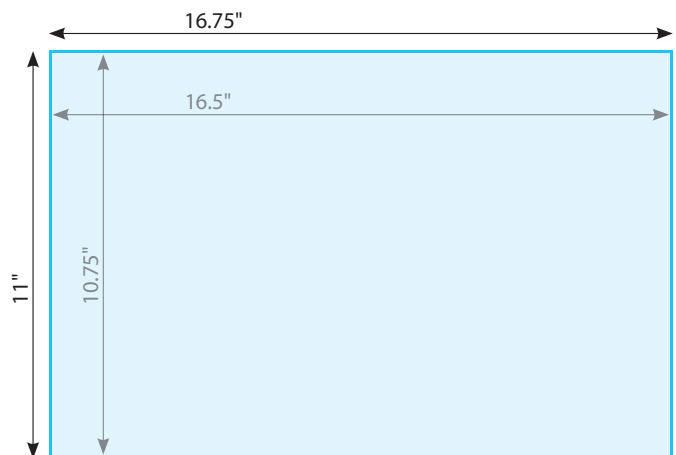

AD SPECS

- Full page **trim** size: 8.25" x 10.75"
(+ .125" bleed: 8.5" x 11")
- 2 page spread **trim** size: 16.5" x 10.75"
(+ .125" bleed: 16.75" x 11")
- Half page horizontal: 7.25" x 4.75" (no bleed)
- Half page vertical: 3.5" x 9.75" (no bleed)

MEDIA ACCEPTED

- CD or DVD
- Email files under 10 MB total
- Call or email for FTP information

Full Page Ad

Light blue represents trim size of page.
Dark blue represents the bleed that is needed for all ads that intend to bleed.

Folios

Page numbers are added to each page of the magazine. Please keep important text and graphics at least .45" away from the bottom of the ad.

2 Page Spread

Light blue represents trim size of page.
Dark blue represents the bleed that is needed for all ads that intend to bleed.

Half Page Horizontal
7.25" x 4.75"

Half Page Vertical
3.5" x 9.75"