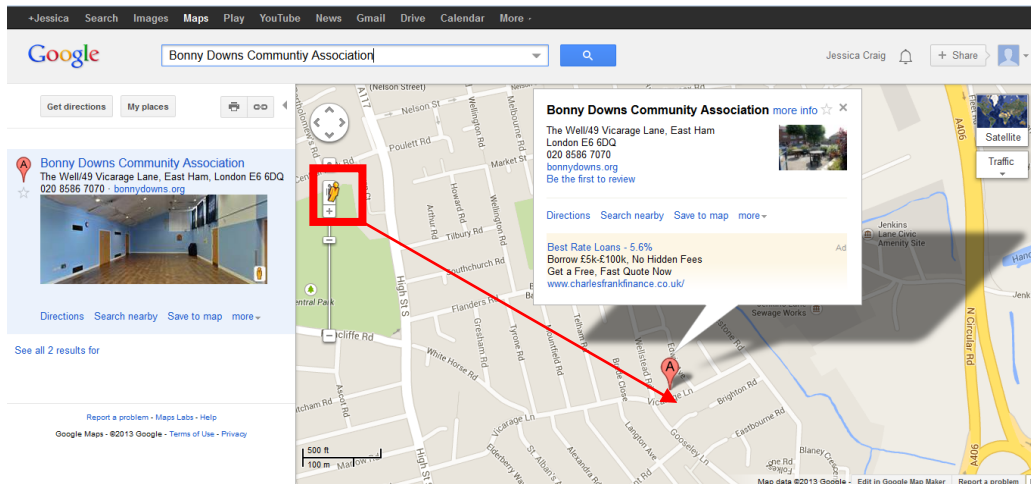

Step by Step Guide to explore The Well Community Centre via Google Street Maps:

- 1) Go to <https://maps.google.co.uk/>
- 2) Type 'Bonny Downs Community Association' into the search bar.
- 3) Then click on the orange figure and drag it onto the point marked 'A':

- 4) Then click on the arrows on the road to navigate around and enter the building: