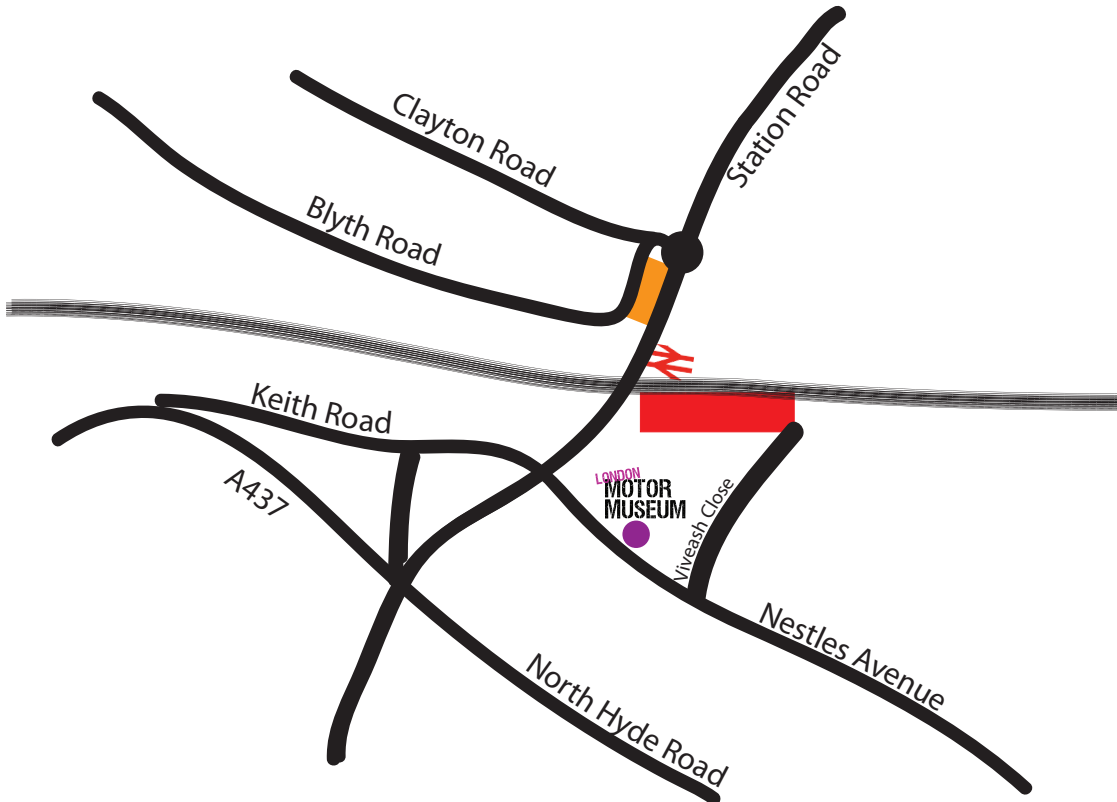

Parking at the London Motor Museum

The London Motor Museum does not provide parking facilities without prior arrangement. Parking is available in the surrounding area. Please refer to the map below for alternative parking locations and details

London Borough Of Hillingdon

Car park
Blyth Road
Hayes UB3 1AY
Number of spaces: 44
Mon-Sat 8:00-18:30
Free / 30 mins
£0.70 / 1 hour
£1.40 / 90 mins
£2.10 / 2 hours
£3.00 / 3 hours
£5.20 / max
Free / motorcycle
Free / disabled

Hayes & Harlington Station

Viveash Close
Hayes UB3 4BX
0845 165 2030
Type: Pay and Display, Not covered, Lit
Features: Disabled Spaces
Payments accepted: Coins, Notes, Cards, Pay-by-Mobile
Pay-by-Mobile: APCOA Connect users can pay by calling 01895 262 122, SMS Number 68680 (location id 2130)
Height restrictions: None
Number of spaces: 122
Mon-Sun 24 hours
£3.70 / 24 hours