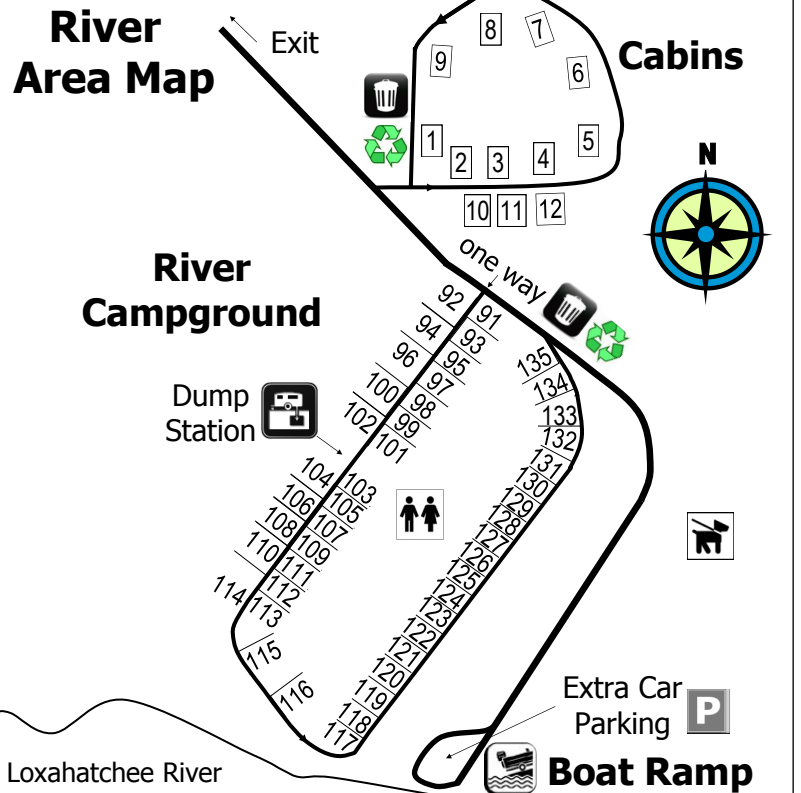

Jonathan Dickinson State Park

Jonathan Dickinson State Park

16450 SE Federal Highway
Hobe Sound, FL 33455
Martin County

Ranger Station (772) 546-2771

For Emergencies: 9-1-1

For after-hours urgent assistance:
Assistant Park Manager (561) 747-7889
Park Manager (772) 546-2607

Site Number _____

Gate Code _ _ _ _ #

Pine Grove Pavilion

Overflow Parking

Pine Grove Campground

Playground

Ranger Station

To River Area

Exit To US 1

River Campground and Cabins

River Campground

Cabins

Dump Station

one way

Extra Car Parking

Loxahatchee River

Boat Ramp