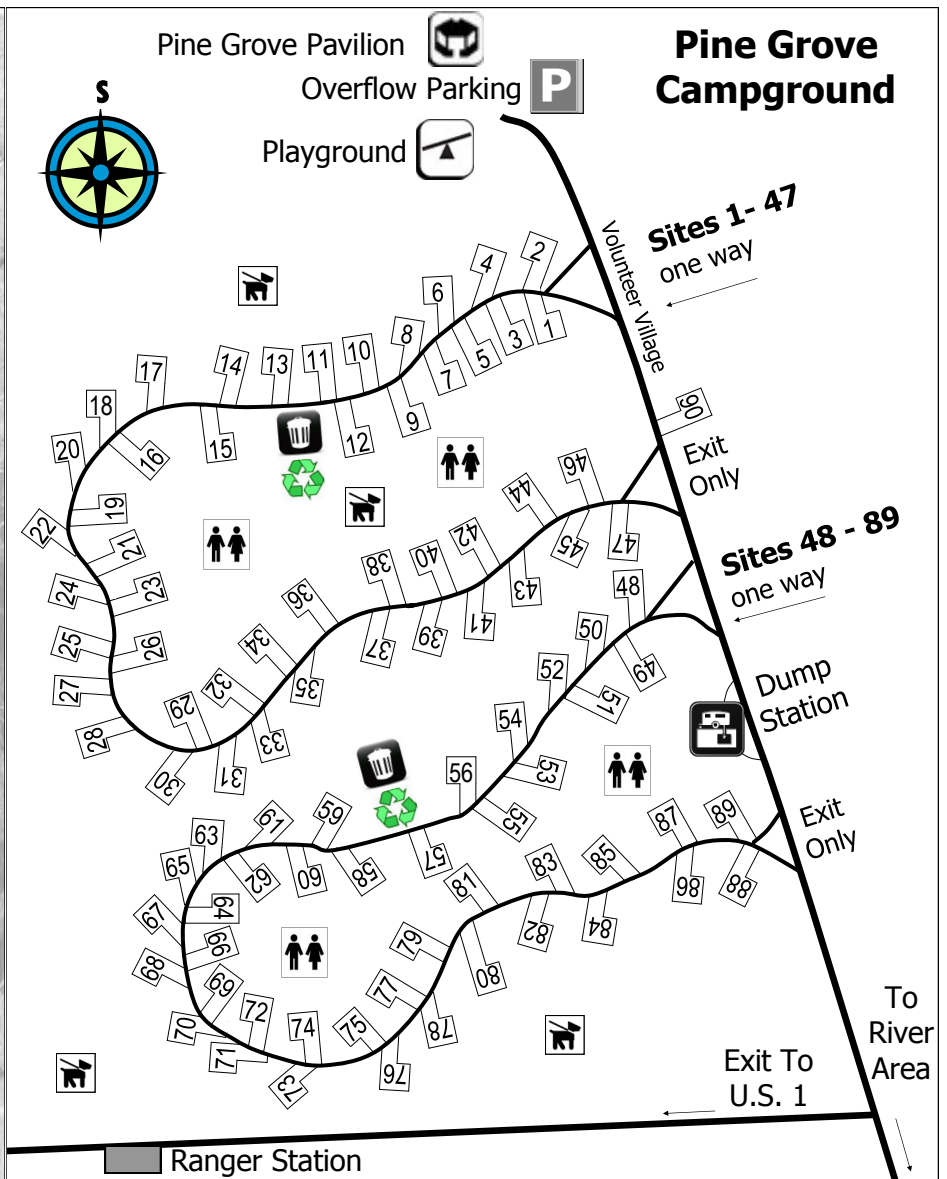

Jonathan Dickinson State Park

Jonathan Dickinson State Park

16450 SE Federal Highway
Hobe Sound, FL 33455
Martin County

Ranger Station (772) 546-2771

For Emergencies: 9-1-1

For after-hours urgent assistance:
Assistant Park Manager (561) 747-7889
Park Manager (772) 546-2607

Site Number _____

Gate Code _ _ _ _ #

Pine Grove Pavilion

Overflow Parking

Pine Grove Campground

Playground

Ranger Station

To River Area

Exit To US 1

River Campground and Cabins

River Campground

Cabins

Dump Station

one way

Extra Car Parking

Loxahatchee River

Boat Ramp