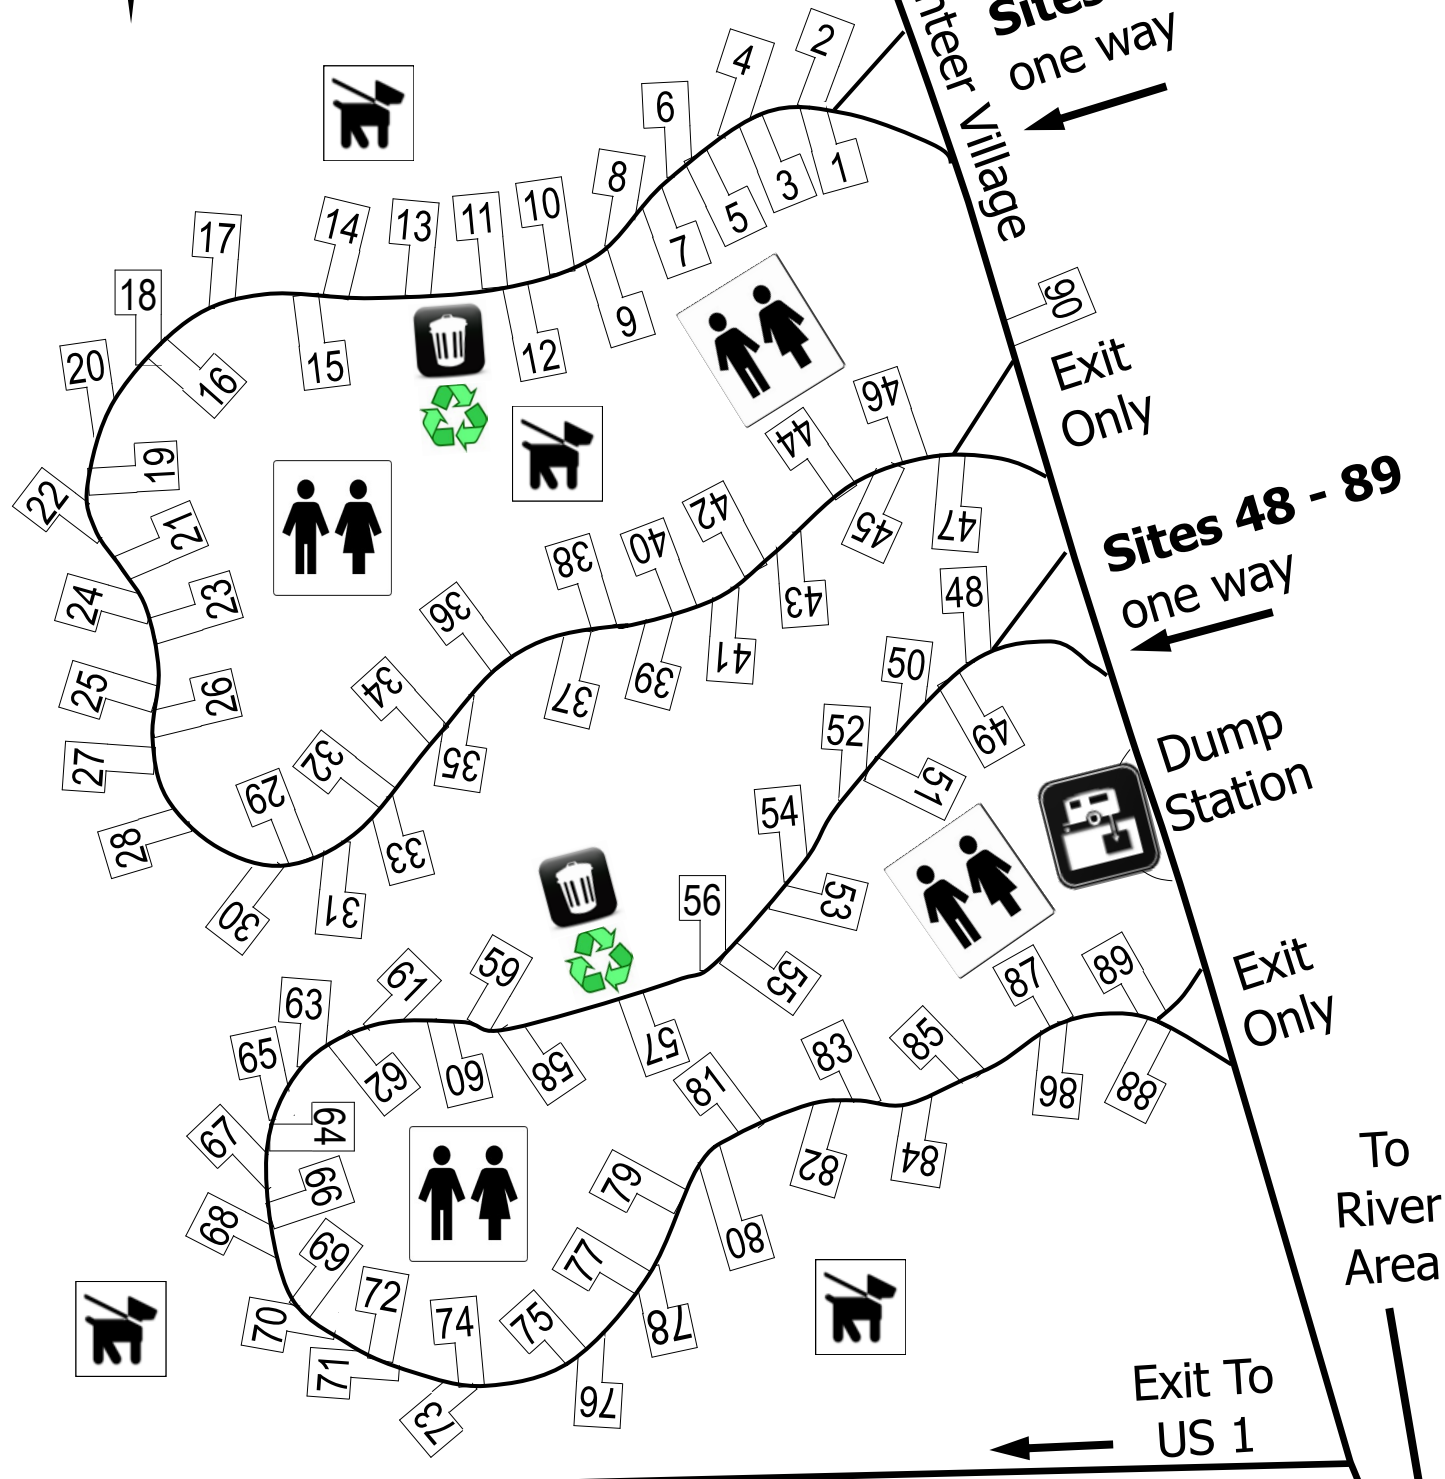

Jonathan Dickinson State Park

Jonathan Dickinson State Park

16450 SE Federal Highway
Hobe Sound, FL 33455
Martin County

Ranger Station (772) 546-2771

For Emergencies: 9-1-1

For after-hours urgent assistance:
Assistant Park Manager (561) 747-7889
Park Manager (772) 546-2607

Site Number _____

Gate Code _ _ _ _ #

Pine Grove Pavilion

Overflow Parking

Pine Grove Campground

Playground

Ranger Station

To River Area

Exit To US 1

River Campground and Cabins

River Campground

Cabins

Dump Station

one way

Extra Car Parking

Loxahatchee River

Boat Ramp