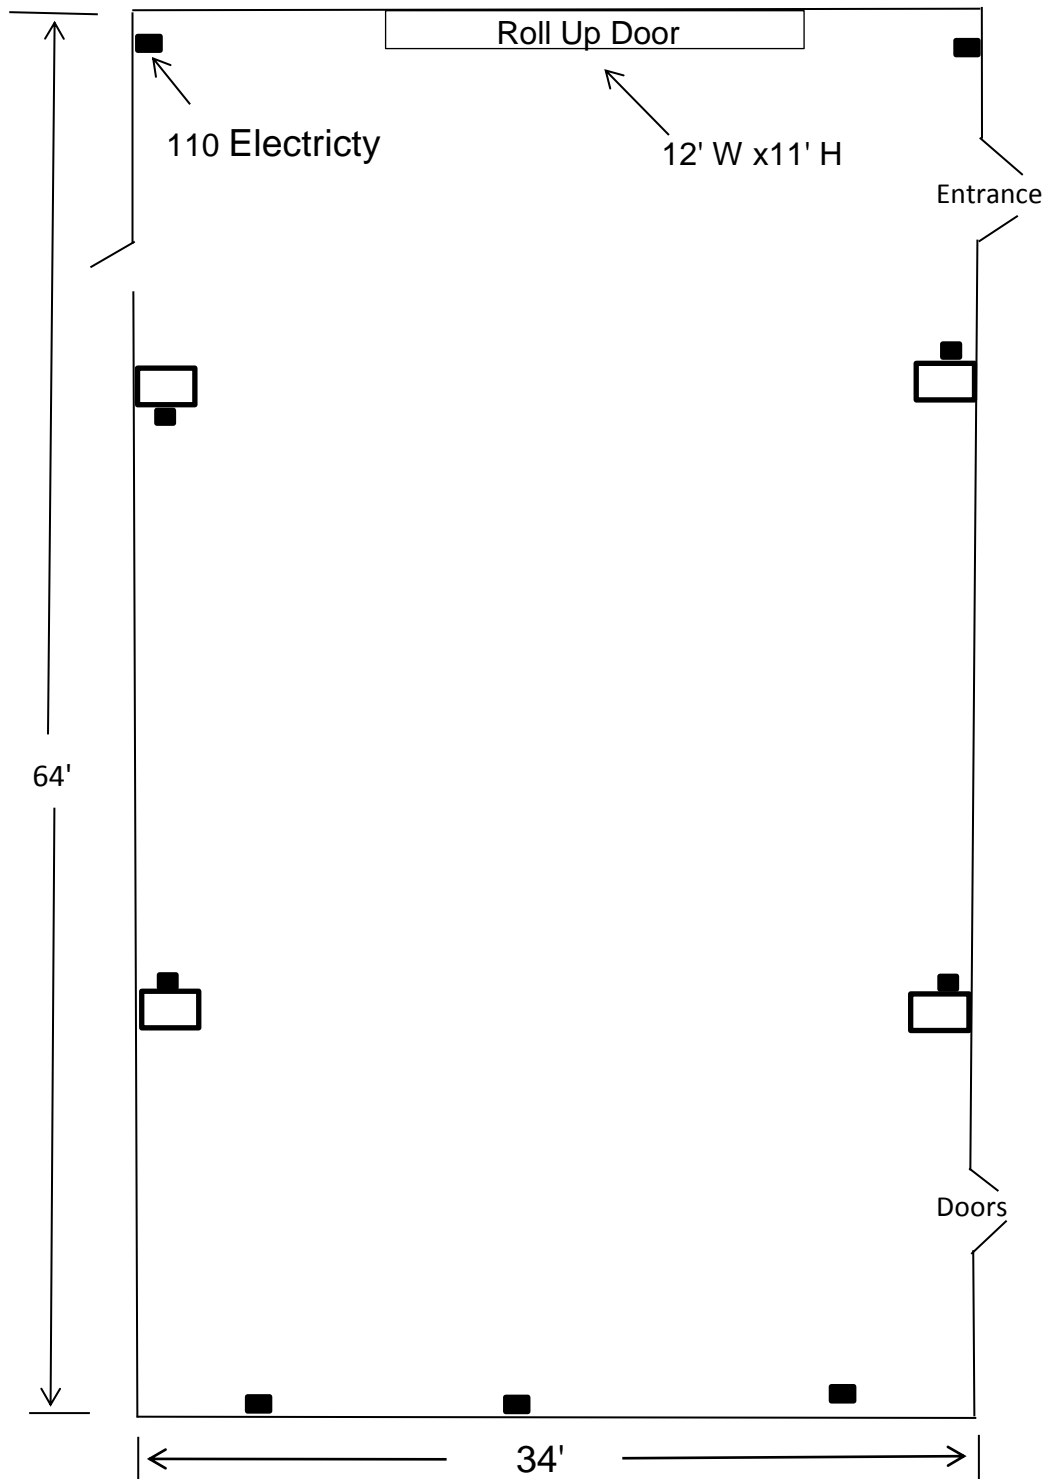

Kids Komplex

2508 SQ. FT.
Building Capacity 169
Roll Up Door 11' High / 12' 6" Wide