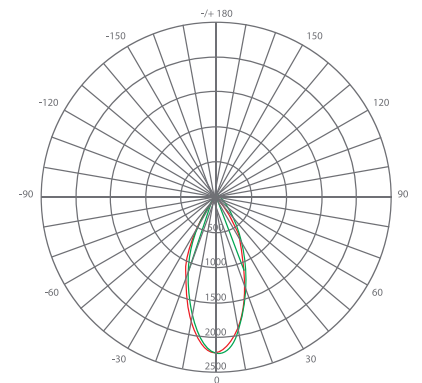

Product Photometric Data

Euri Lighting | A Division of IRTRONIX Inc.

20900 Normandie Avenue Bldg. B, Torrance, CA 90502 | Tel: 888.743.5766 | Fax: 310.787.1166 | www.eurilighting.com
©2017 Euri Lighting. All Rights Reserved