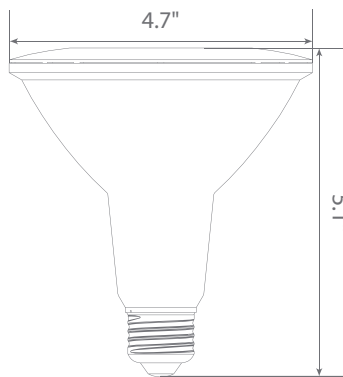

Product Dimensions