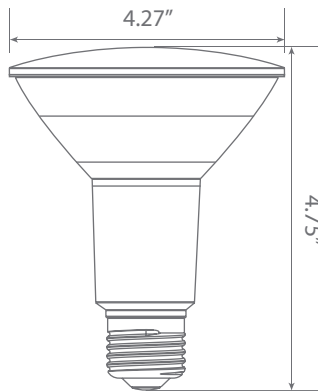

Product Dimensions