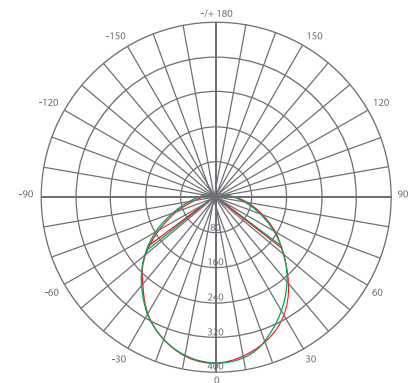

Product Photometric Data

Euri Lighting | A Division of IRTRONIX Inc.

20900 Normandie Avenue Bldg. B, Torrance, CA 90502 | Tel: 888.743.5766 | Fax: 310.787.1166 | www.eurilighting.com

©2017 Euri Lighting. All Rights Reserved