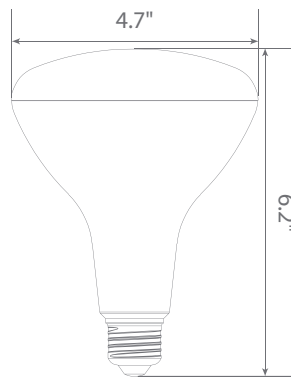

Product Dimensions