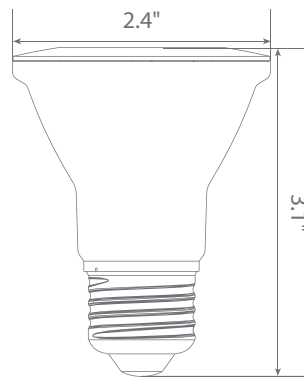

Product Dimensions