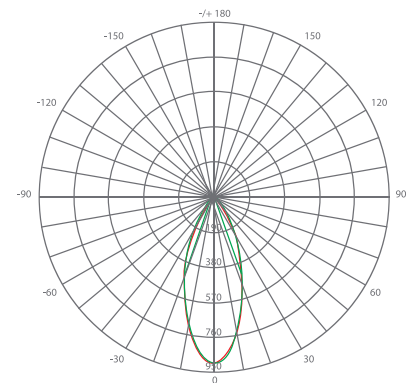

Product Photometric Data

Euri Lighting | A Division of IRTRONIX Inc.

20900 Normandie Avenue Bldg. B, Torrance, CA 90502 | Tel: 888.743.5766 | Fax: 310.787.1166 | www.eurilighting.com
©2017 Euri Lighting. All Rights Reserved