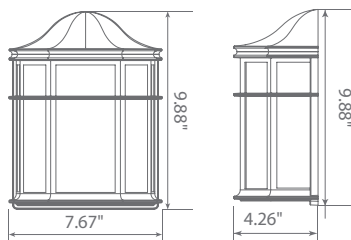

LED EWL-1100e-WH

Part #: EFWL/L/14W/1000/95D/30K/E/ETL/WH Class: LED Wall Light

Product Description

LED EWL-1100e-WH, surface-mounted wall light fixture is ideal for ambient lighting due to its uniform *Soft White light (3000K). Enjoy features such as: instant on, dimming options, shatter resistance, and mercury free.

Product Features

- Non-Dimmable
- Instant-On/Off
- Mercury Free
- WET Rated

Product Dimensions

Product Photometric Data

UNIT: cd
 — C0/180, 55.7, 58.3
 — C90/270, 54.7, 56.4

Euri Lighting | A Division of **IRTRONIX** Inc.