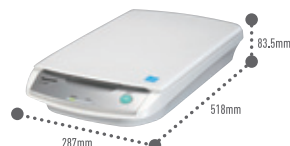

KV-SS080

As an ENERGY STAR® Partner, Panasonic has determined that this product meets the ENERGY STAR guidelines for energy efficiency.
* ENERGY STAR product: KV-SS080.