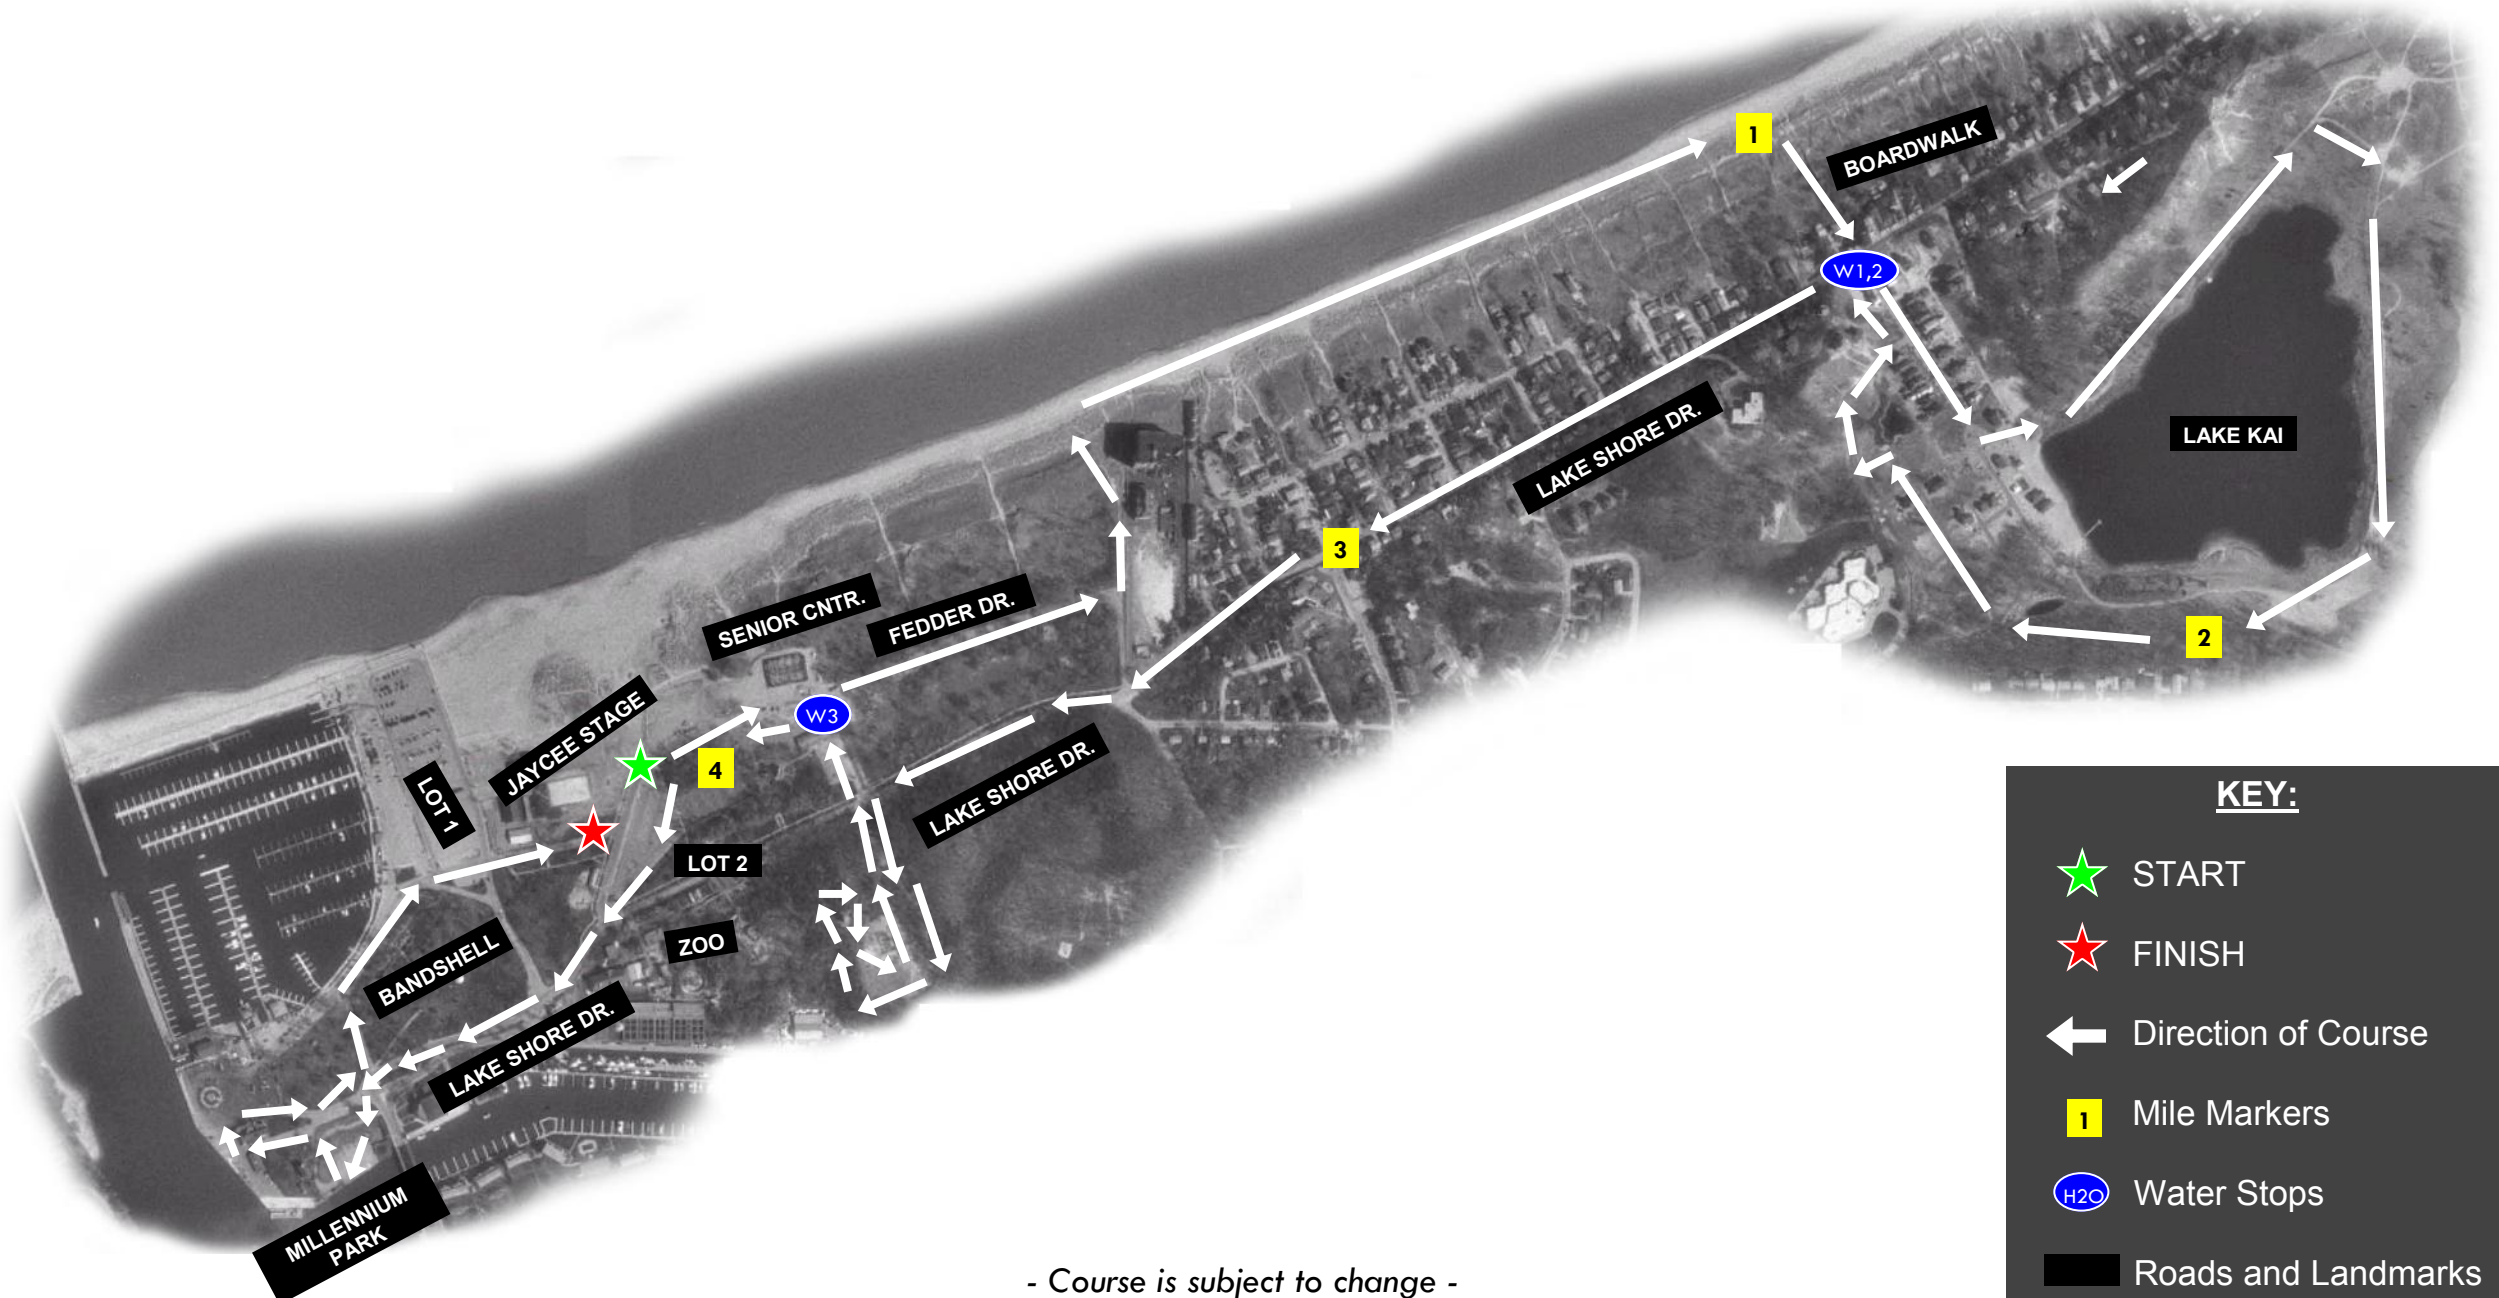

TOWER RUN

- Course is subject to change -

KEY:

- ★ START
- ★ FINISH
- ← Direction of Course
- 1 Mile Markers
- H2O Water Stops
- Roads and Landmarks