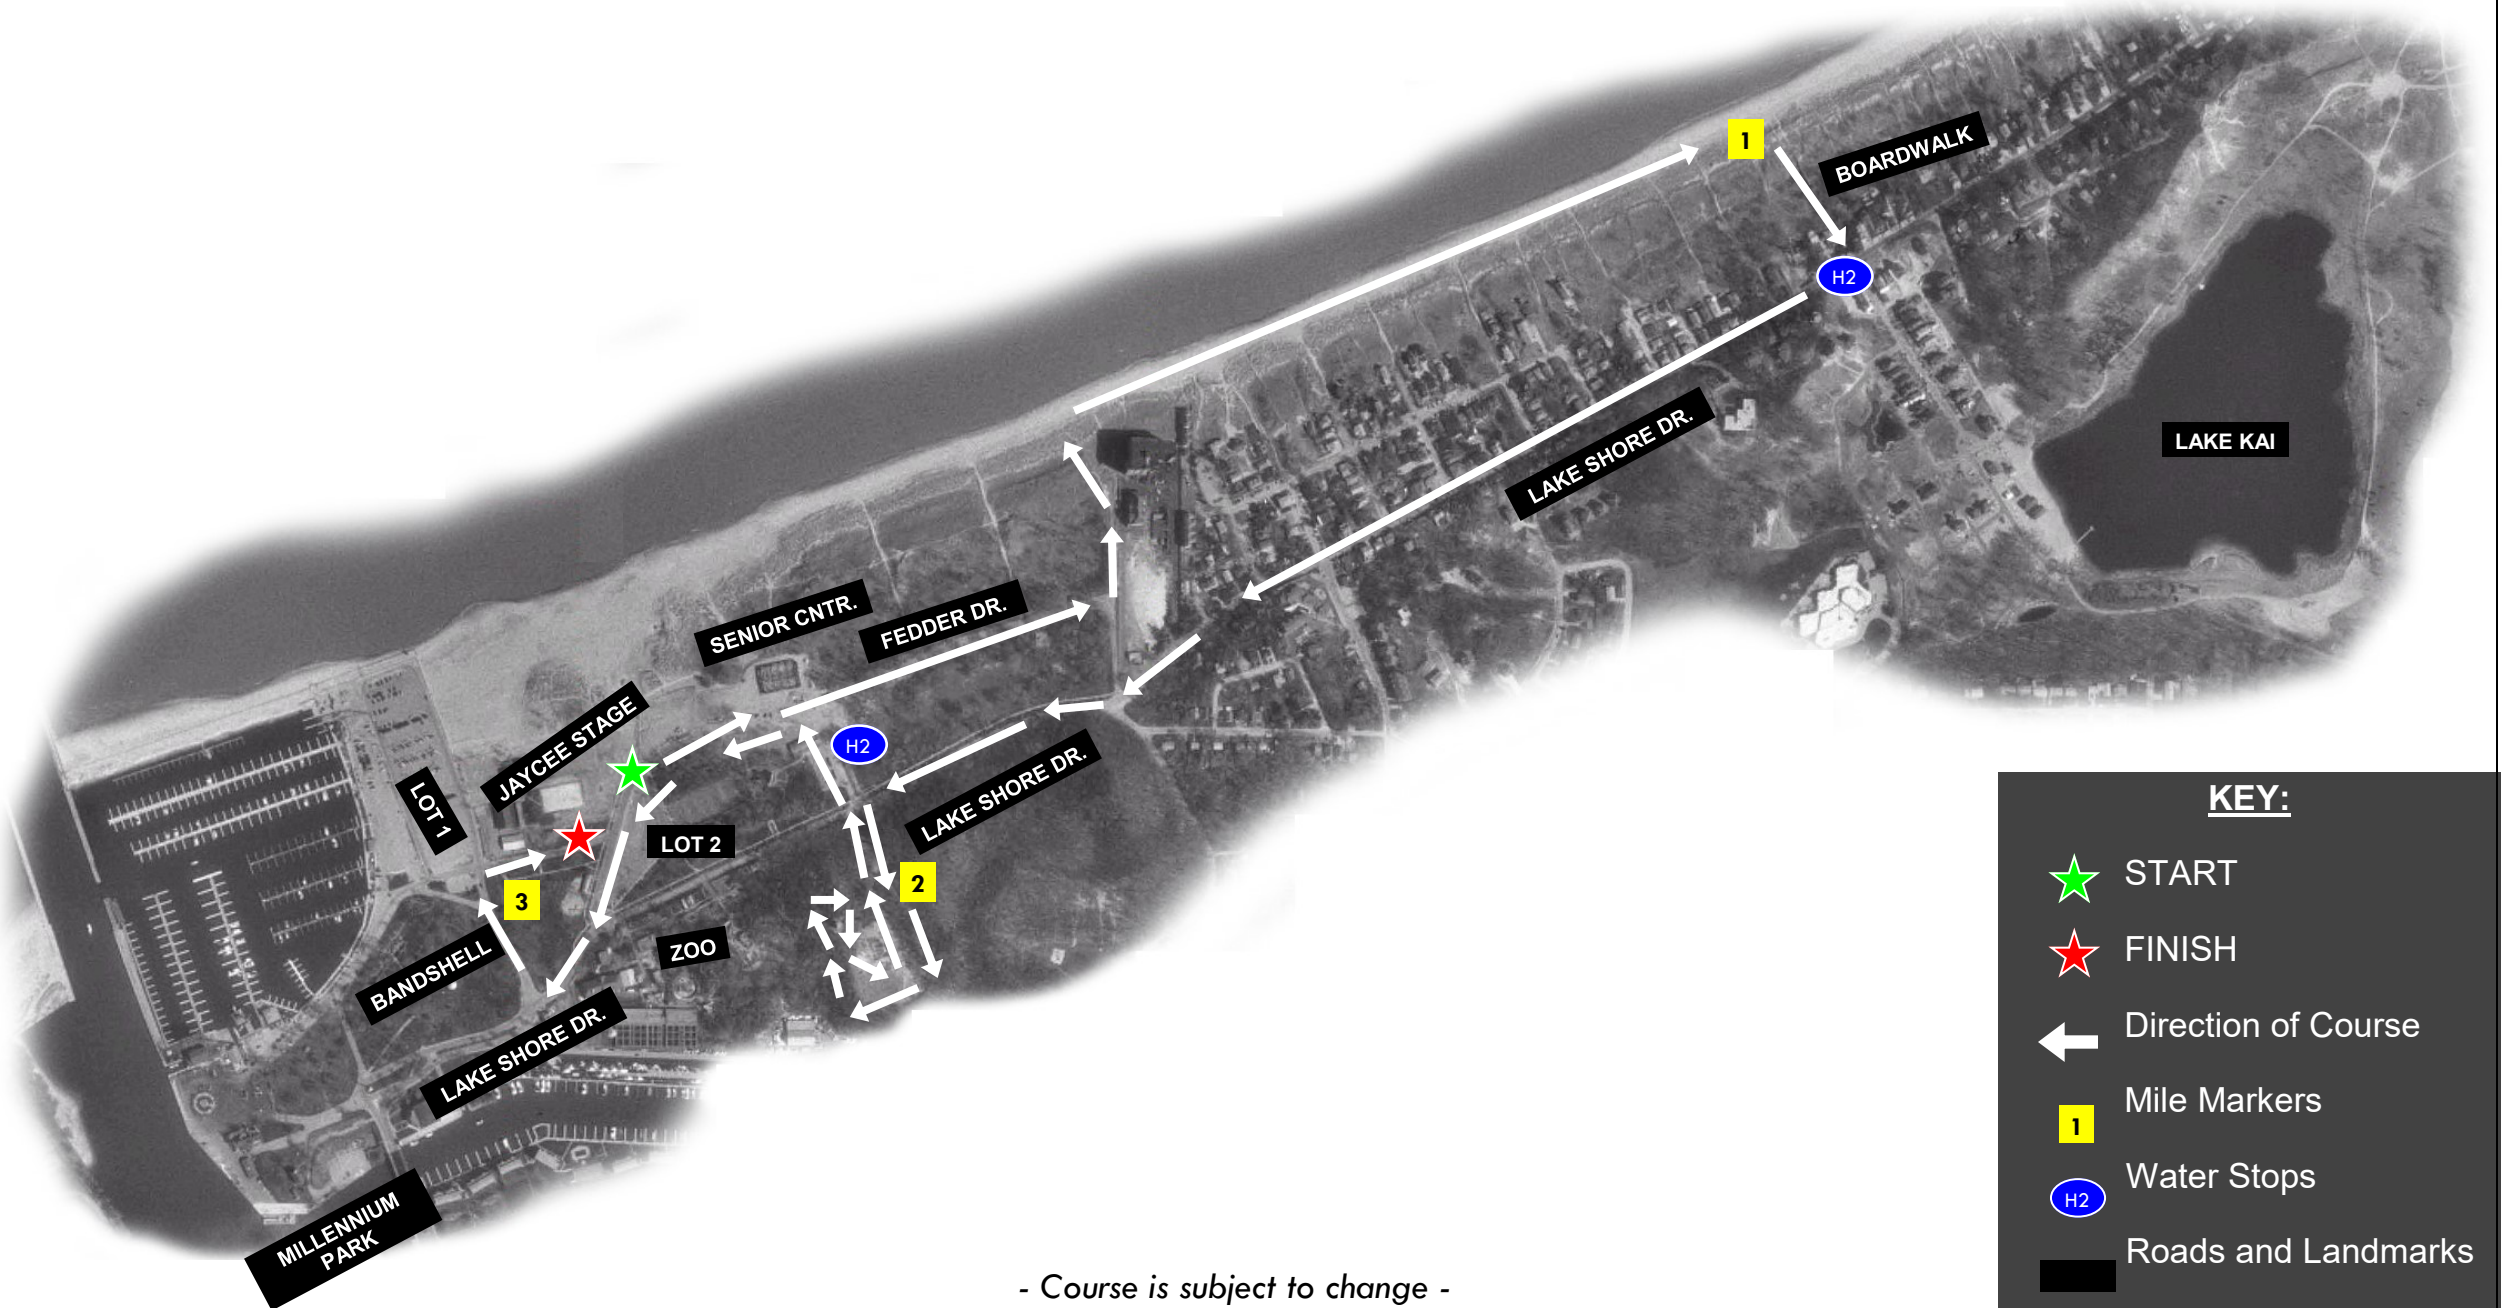

TOWER RUN -Walk Map

- Course is subject to change -

KEY:

- ★ START
- ★ FINISH
- ← Direction of Course
- 1 Mile Markers
- H2 Water Stops
- ▬ Roads and Landmarks