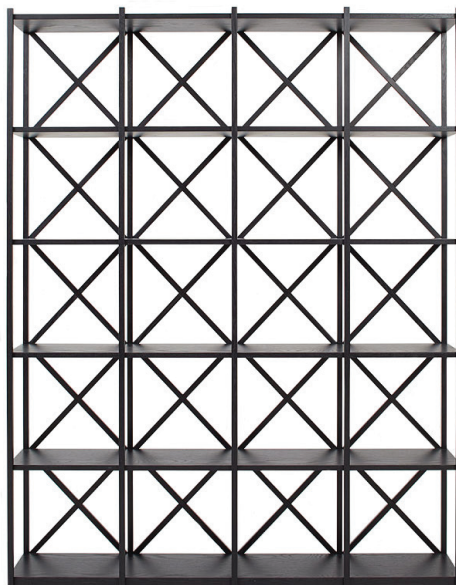

classique

boston bookshelf

pictured as 4 bay 1600mm shelf

boston

This design can be used as a bookshelf or a great room divider. The intricate details like the copper nails on the back are finishing touches one has come to expect from this quality brand. Available as a 2, 3 or 4 bay shelving unit or alternatively used horizontally.

measurements

4 bays wide	L 1600mm
3 bays wide	L 1185mm
2 bays wide	L 810mm

H 2035 mm
D 330mm

specifications

Wood: American Ash
Colour: Black
Finish: 30% gloss

designed + made in new zealand