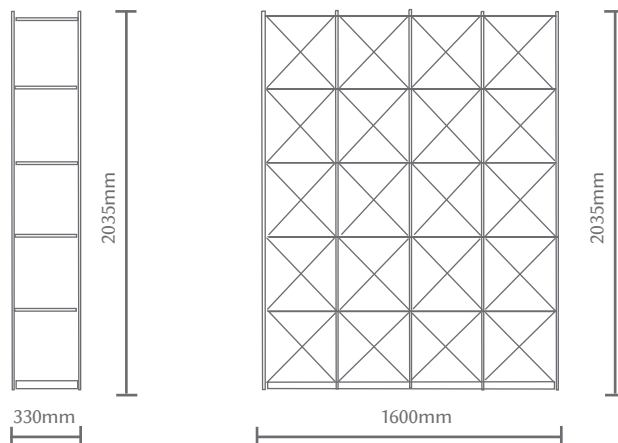

classique

boston bookshelf

pictured as 4 bay 1600mm shelf

boston

This design can be used as a bookshelf or a great room divider. The intricate details like the copper nails on the back are finishing touches one has come to expect from this quality brand. Available as a 2, 3 or 4 bay shelving unit or alternatively used horizontally.

measurements

4 bays wide	L 1600mm
3 bays wide	L 1185mm
2 bays wide	L 810mm

H 2035 mm
D 330mm

specifications

Wood: American Ash
Colour: Black
Finish: 30% gloss

designed + made in new zealand