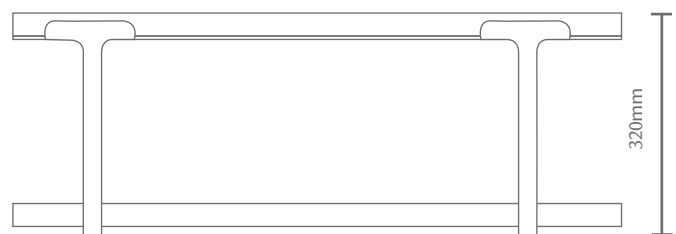

measurements

R 1050mm
H 320mm

dimensions

Wood Top: Reconstituted Veneer
Colour: Stratos Quarter Cut
Metal Legs: Powder Coated Dark Bronze

1050mm

1050mm

320mm

designed + made in new zealand