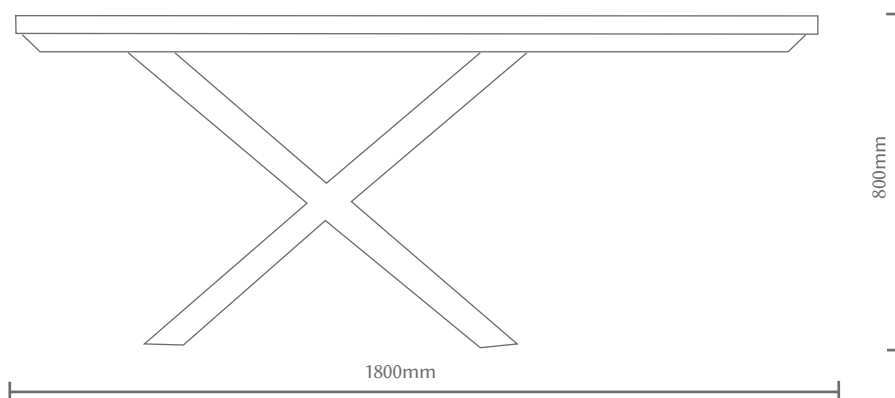

classique

xo console table

pictured as console table

xo console table

The XO console is a solid however elegant piece for an entrance, behind a settee or even useful as a desk. Your creativity can assist us to develop this design to suit your requirements.
The cut out legs combined with the off centred base offers a modern twist to a classic design.

measurements

Coffee	L 1200mm D 800mm H 450mm
Console	L 1800mm D 500mm H 800mm

dimensions

Wood: American Ash
Colour: Smokey Oak

designed + made in new zealand