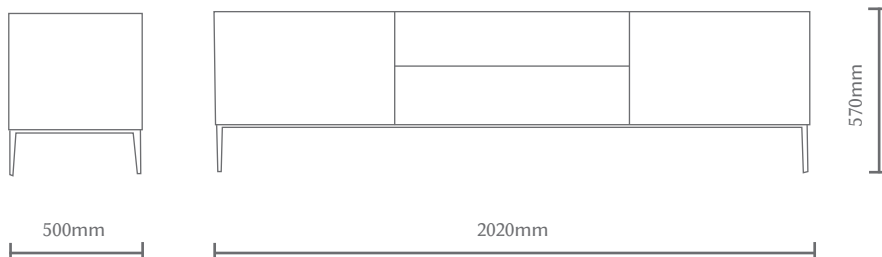

classique

carter

pictured as entertainment cabinet

carter

This sleek entertainment cabinet is a fabulous addition for any home or decor. The body is made from Quarter Cut Oak Veneer with 100% gloss black lacquered doors/drawers. Combining high gloss finish with the finely tapered legs which are powder coated generates a timeless classic design. This design offers texture and subtlety required for the modern environment.

Your own dimensions can be accommodated.

measurements

L 2020mm
D 500mm
H 570mm

dimensions

Wood for body: Quarter Cut Oak Veneer
Colour: Black Wash
Wood for doors: MDF
Finish: 100% gloss black lacquer
Legs: Metal with powder coated black