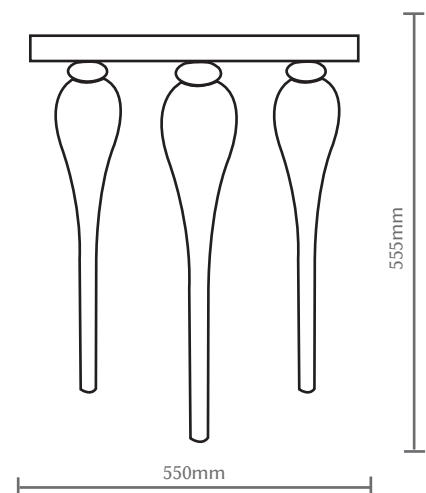

classique

brook side table

pictured as side table

brook side table

This contemporary design is available in a stain or lacquered finish.
The Solid American Ash offers a lovely grain through your choice of stain or lacquer.

measurements

Side Table	R 450mm H 495mm
Side Table	R 550mm H 555mm

specifications

Wood: American Ash
Colour: Black

designed + made in new zealand