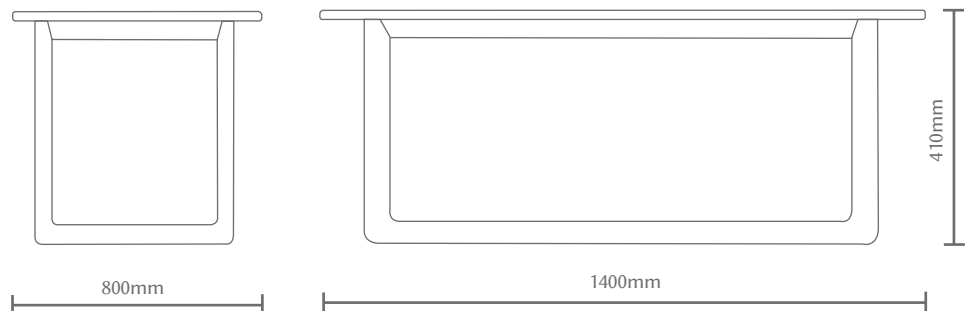

classique

trio dining table

pictured as table

trio dining table

Defined by not being a standard straight edged design the Trio table has a boat shape top which offers a softening to your required space. The solid American Ash top has been mitred to give an elegance without compromising its strength.

measurements

Dining Table	L 2400mm
	D 1100mm
	H 750mm
	L 2000mm
	D 1000mm
	H 750mm

dimensions

Wood: Solid American Ash
Colour: Nero Grey
Finish: 30% gloss

designed + made in new zealand