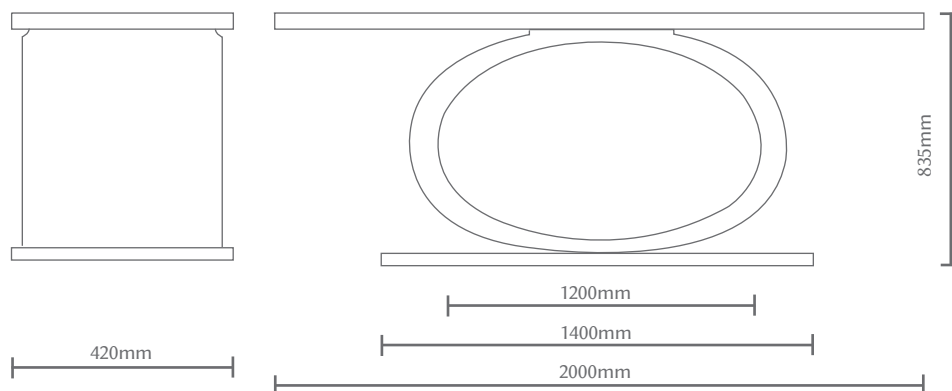

classique

chantal

pictured as a console

chantal

Elegance at its best – this Console design has been inspired by the allure of textures. The wood for the top and base is Oak veneer finishing at 2000 mm L and 1400 mm L respectively. The gorgeous oval base is fixed at 1200 L. Create your own elegant, timeless look with the finishes of your choice – call us for more information.

measurements

L 2000mm
D 420mm
H 835mm

dimensions

Wood Top: Quarter Cut
Oak Veneer
Colour: Polished Soft Black
Wood Oval: MDF
Colour: Full Gloss with
Exterior and Black Pearl
Matt Interior

designed + made in new zealand