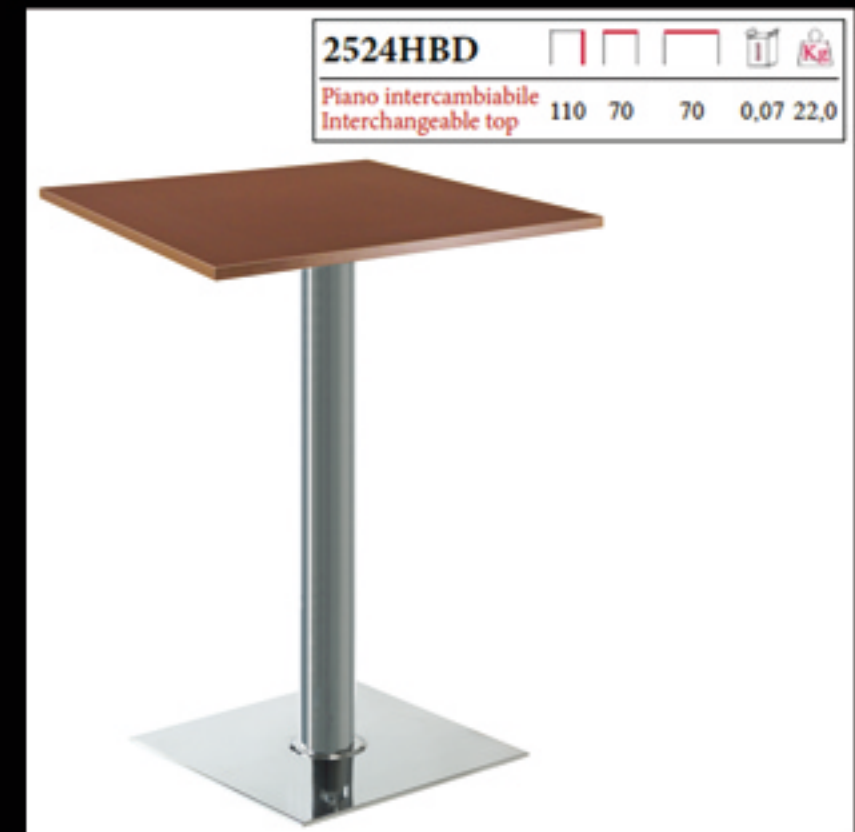

# BAR TABLES

**2157HBA**  
 Piano intercambiabile  
 Interchangeable top

h	Ø	⊞	⊞
110	70	0,07	24,0

Base cromata o inox, p. melamina bordo mm 25 abs  
 Stainless or chromed steel base, melam. top mm 25

**2157LBA**  
 Piano intercambiabile  
 Interchangeable top

**2525HBA**  
 Piano intercambiabile  
 Interchangeable top

h	Ø	⊞	⊞
110	70	0,07	25,0

Base inox satinato, piano melamina bordo 25 abs  
 Stainless steel base, melamine top abs mm 25 edge

**2523HBA**  
 Piano intercambiabile  
 Interchangeable top

h	Ø	⊞	⊞
110	70	0,07	25,0

# BAR TABLES

**279IFG** □ □ ∅   
 Piano intercambiabile 110 0,0 70-60 0,20 30,0  
 Interchangeable top

**2519RBA**   
 Piano intercambiabile 74/110 80 0,08 33,0  
 Interchangeable top  
 Base cromata registrabile c/gas, piano melamina  
 Chromed steel adjustable gas-lift base, melam. top