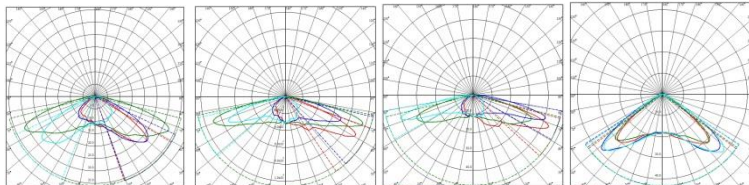

Extrusion Arm

Slip Fitter

Bracket Mount

DIMENSION

600mm x 500mm x 100mm
23.62" x19.68" x 3.93"

OPTIONAL EQUIPMENT

Photocell
Motion Sensor
Surveillance Camera

PHOTOMETRIC PERFORMANCE

LUMINOUS FLUX:
150W - 18,750 LM @ 5000K
200W - 25,000 LM @ 5000K
250W - 31,250 LM @ 5000K
300W - 37,500 LM @ 5000K

WEIGHT

150W - 18 KG / 40 LBS
200W - 18 KG / 40 LBS
250W - 18 KG / 40 LBS
300W - 18 KG / 40 LBS