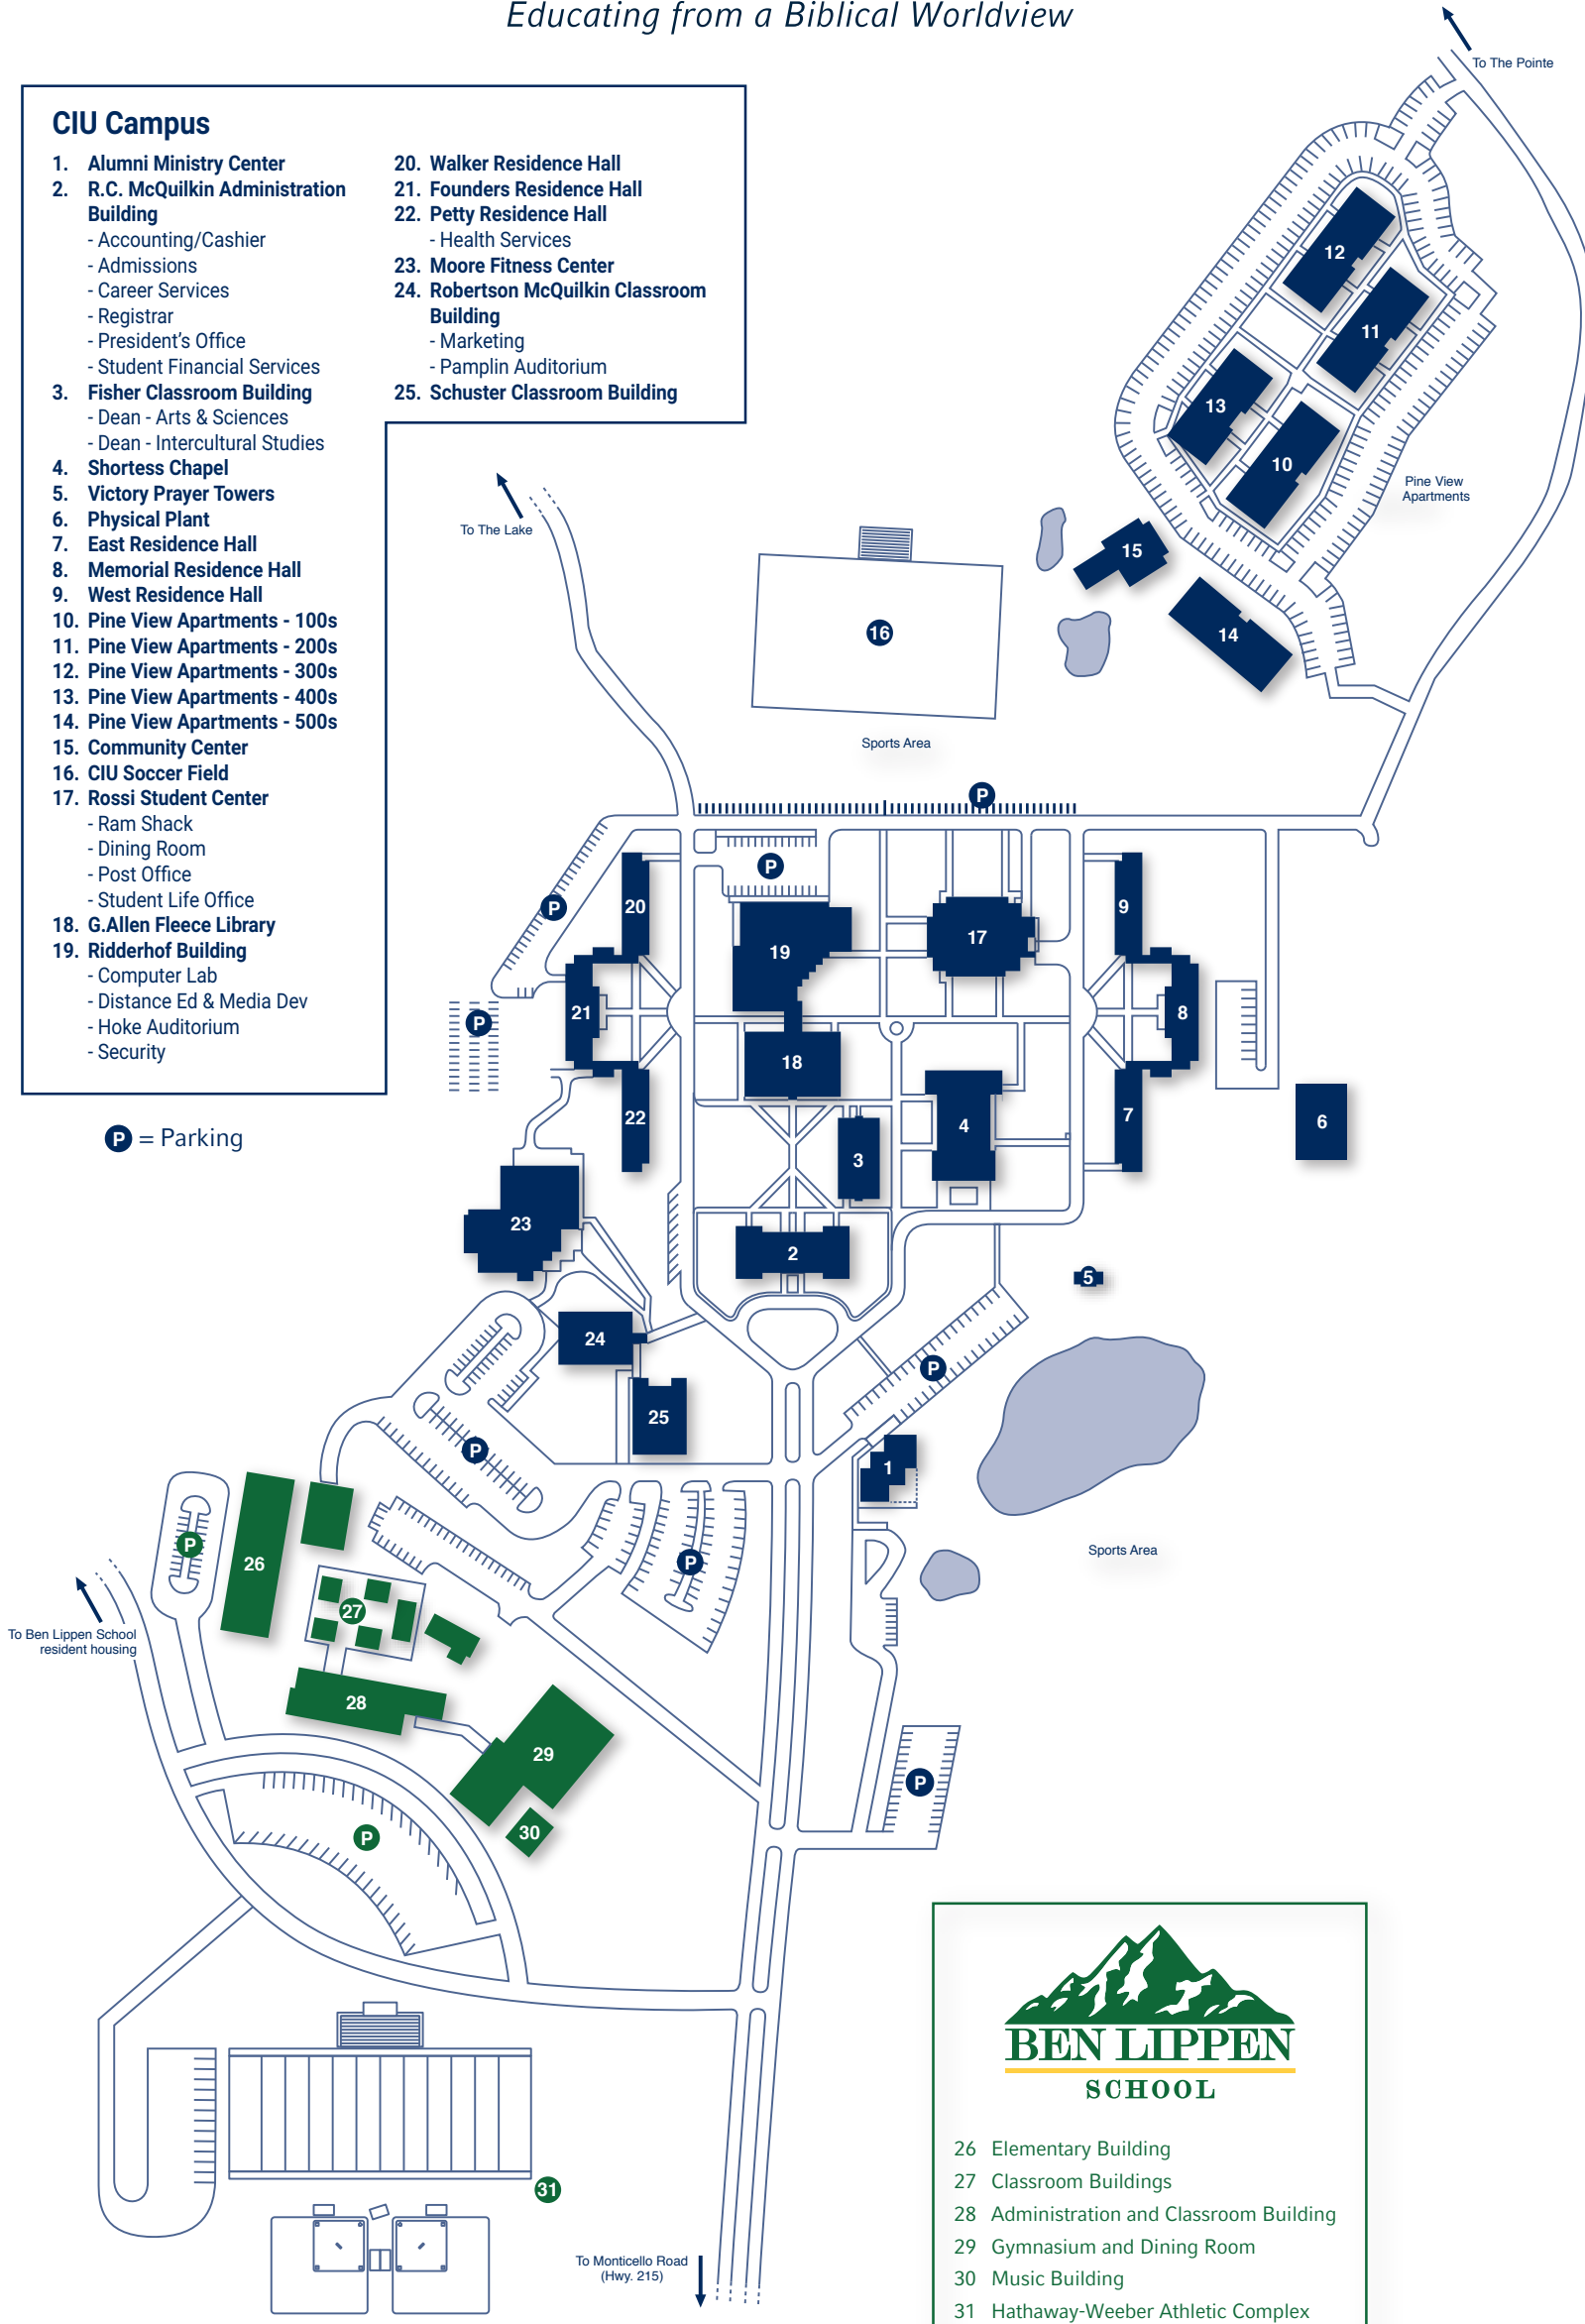

CIU Campus

1. **Alumni Ministry Center**
2. **R.C. McQuilkin Administration Building**
 - Accounting/Cashier
 - Admissions
 - Career Services
 - Registrar
 - President's Office
 - Student Financial Services
3. **Fisher Classroom Building**
 - Dean - Arts & Sciences
 - Dean - Intercultural Studies
4. **Shortess Chapel**
5. **Victory Prayer Towers**
6. **Physical Plant**
7. **East Residence Hall**
8. **Memorial Residence Hall**
9. **West Residence Hall**
10. **Pine View Apartments - 100s**
11. **Pine View Apartments - 200s**
12. **Pine View Apartments - 300s**
13. **Pine View Apartments - 400s**
14. **Pine View Apartments - 500s**
15. **Community Center**
16. **CIU Soccer Field**
17. **Rossi Student Center**
 - Ram Shack
 - Dining Room
 - Post Office
 - Student Life Office
18. **G.Allen Fleece Library**
19. **Ridderhof Building**
 - Computer Lab
 - Distance Ed & Media Dev
 - Hoke Auditorium
 - Security
20. **Walker Residence Hall**
21. **Founders Residence Hall**
22. **Petty Residence Hall**
 - Health Services
23. **Moore Fitness Center**
24. **Robertson McQuilkin Classroom Building**
 - Marketing
 - Pamplin Auditorium
25. **Schuster Classroom Building**

P = Parking

- 26 Elementary Building
- 27 Classroom Buildings
- 28 Administration and Classroom Building
- 29 Gymnasium and Dining Room
- 30 Music Building
- 31 Hathaway-Weeber Athletic Complex