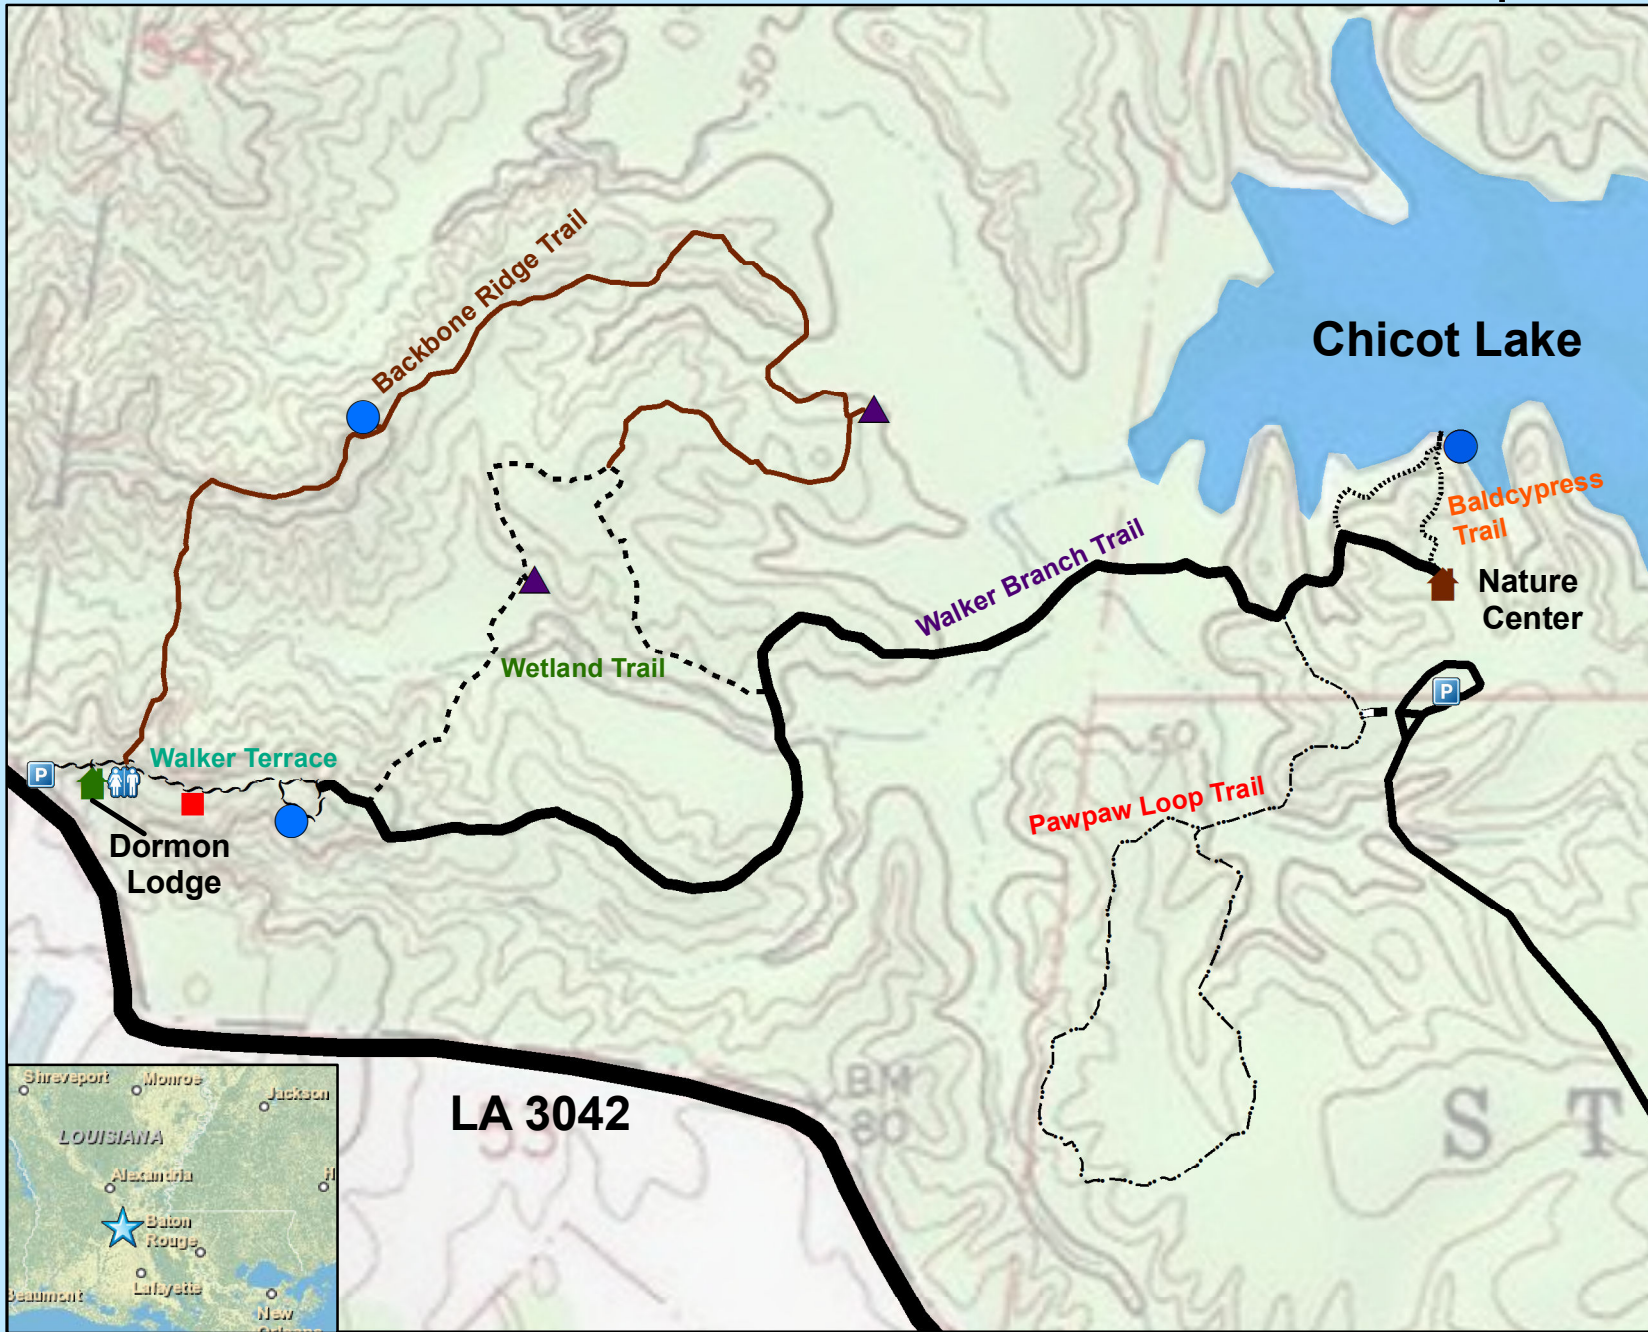

Louisiana State Arboretum Trail Map

Legend

- Arboretum Nature Center
- Overlooks
- Pavilions
- Dupre Outdoor Classroom
- Caroline Dormon Lodge
- Restrooms
- Parking
- Baldcypress Trail (0.2 miles)
Easy-Accessible to lake (500 ft)
- Walker Branch Trail (1.1 miles)
Easy-Few hills
- Pawpaw Loop Trail (1.0 miles)
Moderate-Hilly terrain
- Wetland Trail (0.6 miles)
Easy-Few hills
- Backbone Ridge Trail (1.1 miles)
Moderate-Hilly terrain
- Walker Terrace (0.3 miles)
Easy-Accessible
- Emergency Exit (100 feet)
- LA 3042
- Arboretum Road

LA 3042

Copyright:© 2013 Esri, DeLorme, NAVTEQ, TomTom
Copyright:© 2013 National Geographic Society, i-cubed