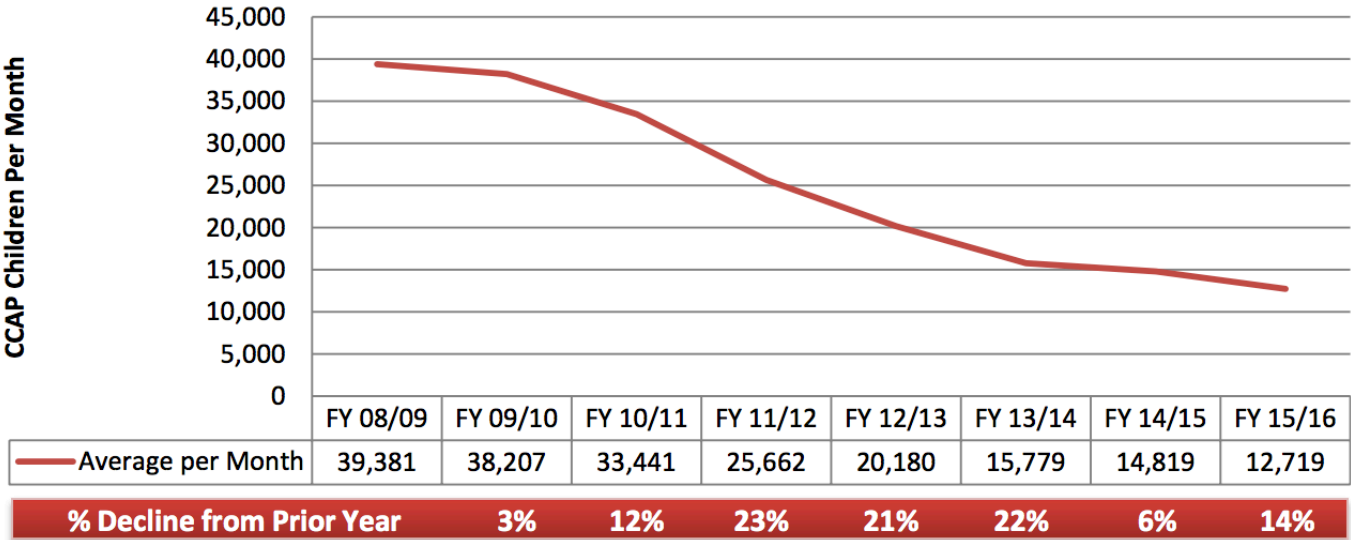

Decrease in Early Care and Education in Louisiana Fiscal Year 2009 to Present

Louisiana's Child Care Assistance Program

*FY 15/16 is
11 month
average*

Source: Louisiana Dept. of Education