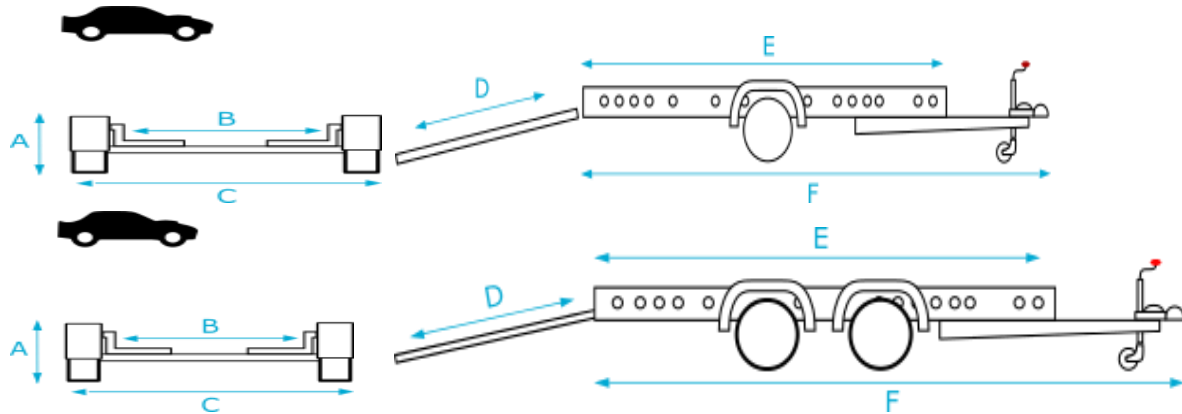

Widebody trailers single ,twin axle and heavy duty

Widebody: car transporter range
This trailer is ideal for wide low ground clearance cars
The ramps pull straight out from the end of the runways
All Wide Body Trailers comes with wheel chocks.

Model	Bed Dimensions B/E	Load	Gross	Axes	Wheel size	O/A width C	O/A length F	Loading angle	Mudguard height A	Gap between runways	Ramp length D	Price ex VAT
	In feet and inches	kg	kg	number	inches	mm	mm	degrees	mm	mm	mm	
WBT-009	8'x5'10"	950	1300	1	12	2170	3725	13	620	890	1520	£1,616
WBT-008	9'x5'10"	950	1300	1	12	2170	4025	13	620	890	1520	£1,616
WBT-001	9'X6' smart car trailer	950	1300	1	12	2230	4025	13	620	100	1520	£1,616
WBT-010	10'x5'10"	950	1300	1	12	2170	4325	13	620	890	1900	£1,676
WBT-011	11'x5'10"	950	1300	1	12	2170	4625	13	620	890	1900	£1,676
WBT-020	11'x5'10"	1200	1600	2	10	2170	4625	13	560	890	1900	£1,996
WBT-002	11'X6' smart car trailer	940	1300	1	12	2230	4725	13	620	100	1900	£1,700
WBT-030	11'x6'6"	950	1300	1	12	2330	4725	13	620	110	1900	£1,700
WBT-040	11'x6'6"	1200	1600	2	10	2330	4725	13	560	110	1900	£2,090
WBT-050	12'x5'10"	1200	1600	2	10	2170	4910	13	560	890	1900	£2,090
WBT-060	12'x6'6"	1200	1600	2	10	2330	5010	13	560	110	1900	£2,090
WBT-061	12'x6'6"	1500	2000	2	12	2330	5010	13	620	110	1900	£2,175
WBT-070	13'x5'10"	1200	1600	2	10	2170	5215	13	560	890	1900	£2,127
WBT-080	13'x6'6"	1200	1600	2	10	2330	5315	13	560	110	1900	£2,175
WBT-081	13'x6'6"	1500	2000	2	12	2330	5315	13	620	110	1900	£2,210
WBT-090	14'x6'6"	1200	1600	2	10	2330	5624	13	560	110	1900	£2,258
WBT-100	14'x6'6" Tilt with ramps	1200	1600	2	10	2330	5624	5	560	110	1900	£2,484
WBT-101	14'x6'6" Tilt with ramps	1500	2000	2	12	2330	5624	5	620	110	1900	£2,638
WBT-110	14'x6'6"	1800	2600	2	12	2330	5624	13	620	110	2450	£2,526
WBT-111	14'x6'6" Tilt with ramps	1800	2600	2	12	2330	5624	5	620	110	2450	£2,793
WBT-120	14'x6'6"	2300	3000	2	12	2330	5624	13	620	110	2450	£2,847
WBT-121	14'x6'6" Tilt with ramps	2300	3000	2	12	2330	5624	5	620	110	2450	£2,976
WBT-130	16'x6'6"	1950	2600	2	12	2330	6224	13	620	110	2450	£2,674
WBT-131	16'x6'6" Tilt with ramps	1950	2600	2	12	2330	6224	5	620	110	2450	£2,817
WBT-140	16'x6'6"	2300	3000	2	12	2330	6224	13	620	110	2450	£3,078
WBT-141	16'x6'6" Tilt with ramps	2300	3000	2	12	2330	6224	5	620	110	2450	£3,147