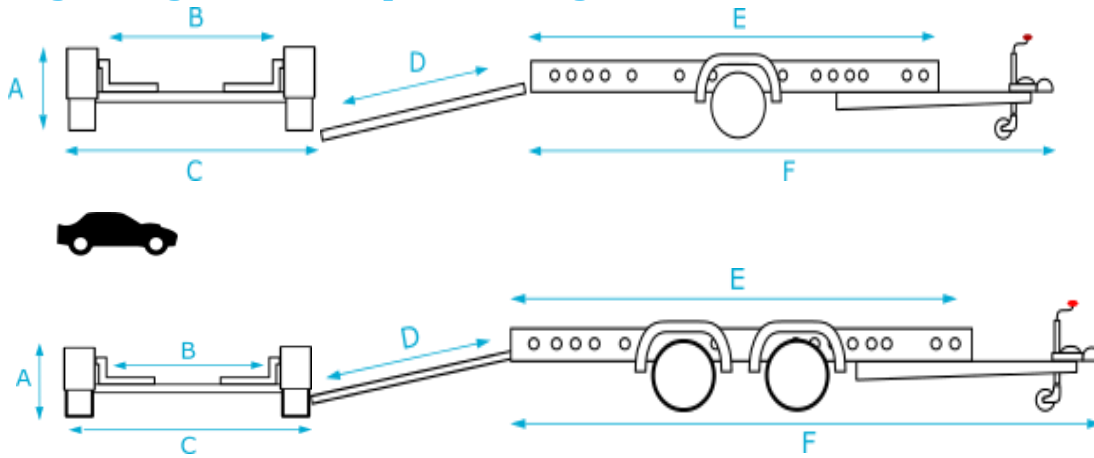

Lightweight car transporters single and twin axles

Lightweight :car transporter range													
This trailer is ideal for cars up to 1500kg with options of twin or single braked axle													
The Lightweight range is ideal for transporting small lightweight vehicles and is commonly used by motor sport enthusiasts.													
Model	Bed Dimensions B x E	Load	Gross	Axes	Wheel size	O/A width C	O/A length F	Loading angle	Mudguard height A	Gap between runways	Ramp length D	Price ex VAT	
	In feet and inches	kg	kg	number	inches	mm	mm	degree	mm	mm	mm	£	
LWT-010	8' x 5'5"	2440 x 1650	980	1300	1	12	2170	3650	8	620	870	1520	£1,437
LWT-011	8'x5'7" for Smart cars	2440 x 1700	980	1300	1	12	2230	3700	8	620	875	1520	£1,437
LWT-020	8'8"x5'5" for Smart cars	2640 x 1650	980	1300	1	12	2170	3850	8	620	870	1520	£1,437
LWT-021	8'8"x5'7" for Smart cars	2640 x 1700	980	1300	1	12	2230	3700	8	620	875	1520	£1,437
LWT-030	10'x5'5"	3050 x 1650	970	1300	1	12	2170	4245	8	620	870	1920	£1,503
LWT-031	10'x5'7"	3050 x 1700	960	1300	1	12	2230	4295	8	620	875	1920	£1,503
LWT-032	10'x6'1"	3050 x 1850	960	1300	1	12	2300	4345	8	620	975	1920	£1,503
LWT-040	11'x5'5"	3350 x 1650	950	1300	1	12	2170	4625	8	620	870	1920	£1,628
LWT-041	11'x5'7"	3350 x 1700	950	1300	1	12	2230	4670	8	620	875	1920	£1,628
LWT-042	11'x6'1"	3350 x 1850	950	1300	1	12	2300	4725	8	620	975	1920	£1,628
LWT-050	11'x5'5"	3350 x 1650	1200	1600	2	10	2170	4625	8	560	870	1920	£1,804
LWT-051	11'x5'7"	3350 x 1700	1200	1600	2	10	2230	4670	8	560	875	1920	£1,804
LWT-052	11'x6'1"	3350 x 1850	1200	1600	2	10	2300	4725	8	560	975	1920	£1,804
LWT-060	12'x5'5"	3660 x 1650	930	1300	1	12	2170	4925	8	620	870	1920	£1,672
LWT-061	12'x5'7"	3660 x 1700	940	1300	1	12	2230	4970	8	620	875	1920	£1,672
LWT-062	12'x6'1"	3660 x 1850	940	1300	1	12	2300	5025	8	620	975	1920	£1,672
LWT-070	12'x5'5"	3660 x 1650	1200	1600	2	10	2170	4925	8	560	870	1920	£1,815
LWT-071	12'x5'7"	3660 x 1700	1200	1600	2	10	2230	4970	8	560	875	1920	£1,815
LWT-072	12'x6'1"	3660 x 1850	1200	1600	2	10	2300	5025	8	560	975	1920	£1,815
LWT-073	12'x6'1"	3660 x 1850	1500	2000	2	12	2300	5025	8	620	975	1920	£1,947
LWT-080	13'x5'5"	3960 x 1650	930	1300	1	12	2170	5215	8	620	870	1920	£1,716
LWT-081	13'x5'7"	3960 x 1700	930	1300	1	12	2230	5260	8	620	875	1920	£1,716
LWT-082	13'x6'1"	3960 x 1850	950	1300	1	12	2300	5315	8	620	975	1920	£1,716
LWT-090	13'x5'5"	3960 x 1650	1200	1600	2	10	2170	5215	8	560	870	1920	£1,859
LWT-091	13'x5'7"	3960 x 1700	1200	1600	2	10	2230	5260	8	560	875	1920	£1,859
LWT-092	13'x6'1"	3960 x 1850	1200	1600	2	10	2300	5315	8	560	975	1920	£1,859
LWT-093	13'x6'1"	3960 x 1850	1500	2000	2	12	2300	5315	8	620	975	1920	£1,969
LWT-100	14'x5'5"	4270 x 1650	1200	1600	2	10	2170	5574	8	560	870	1920	£2,031
LWT-101	14'x5'7"	4270 x 1700	1200	1600	2	10	2230	5619	8	560	875	1920	£2,031
LWT-102	14'x6'1"	4270 x 1850	1200	1600	2	10	2300	5674	8	560	975	1920	£2,031
LWT-103	14'x6'1"	4270 x 1850	1500	2000	2	12	2300	5674	8	620	975	1920	£2,090
Part number	List of optional extras for Lightweight trailers												
OP001	Centre deck kit (wood)												£190
OP003	Secure hitch lock AL-KO red(available for trailers up to 2000kg)												£120
OP004	Secure hitch lock AL-KO or SAS silver(available for trailers up to 2000kg)												£90
OP006	Jerry can/fuel box (2 can)												£92
OP007	Jerry can/fuel box (3 can)												£120
OP008	Jerry can/fuel box (4 can)												£140
OP009	Side mounted strap box												£82
OP014	Set of medium duty straps with loops 1000kg												£72
OP015	Set of heavy duty straps with loops 2000kg												£88
OP016	Tyre rack (adjustable)												£249
OP017	Wheel chocks (set of two)												£45
OP018	Manual strap winch (lightweight duty)												£97
OP019	Manual 2 speed 2500lb winch with 6mm x8m wire												£157
OP020	Manual single speed winch 3200lb with 6mm x8m wire												£197
OP023	Wheel clamp SAS												£90