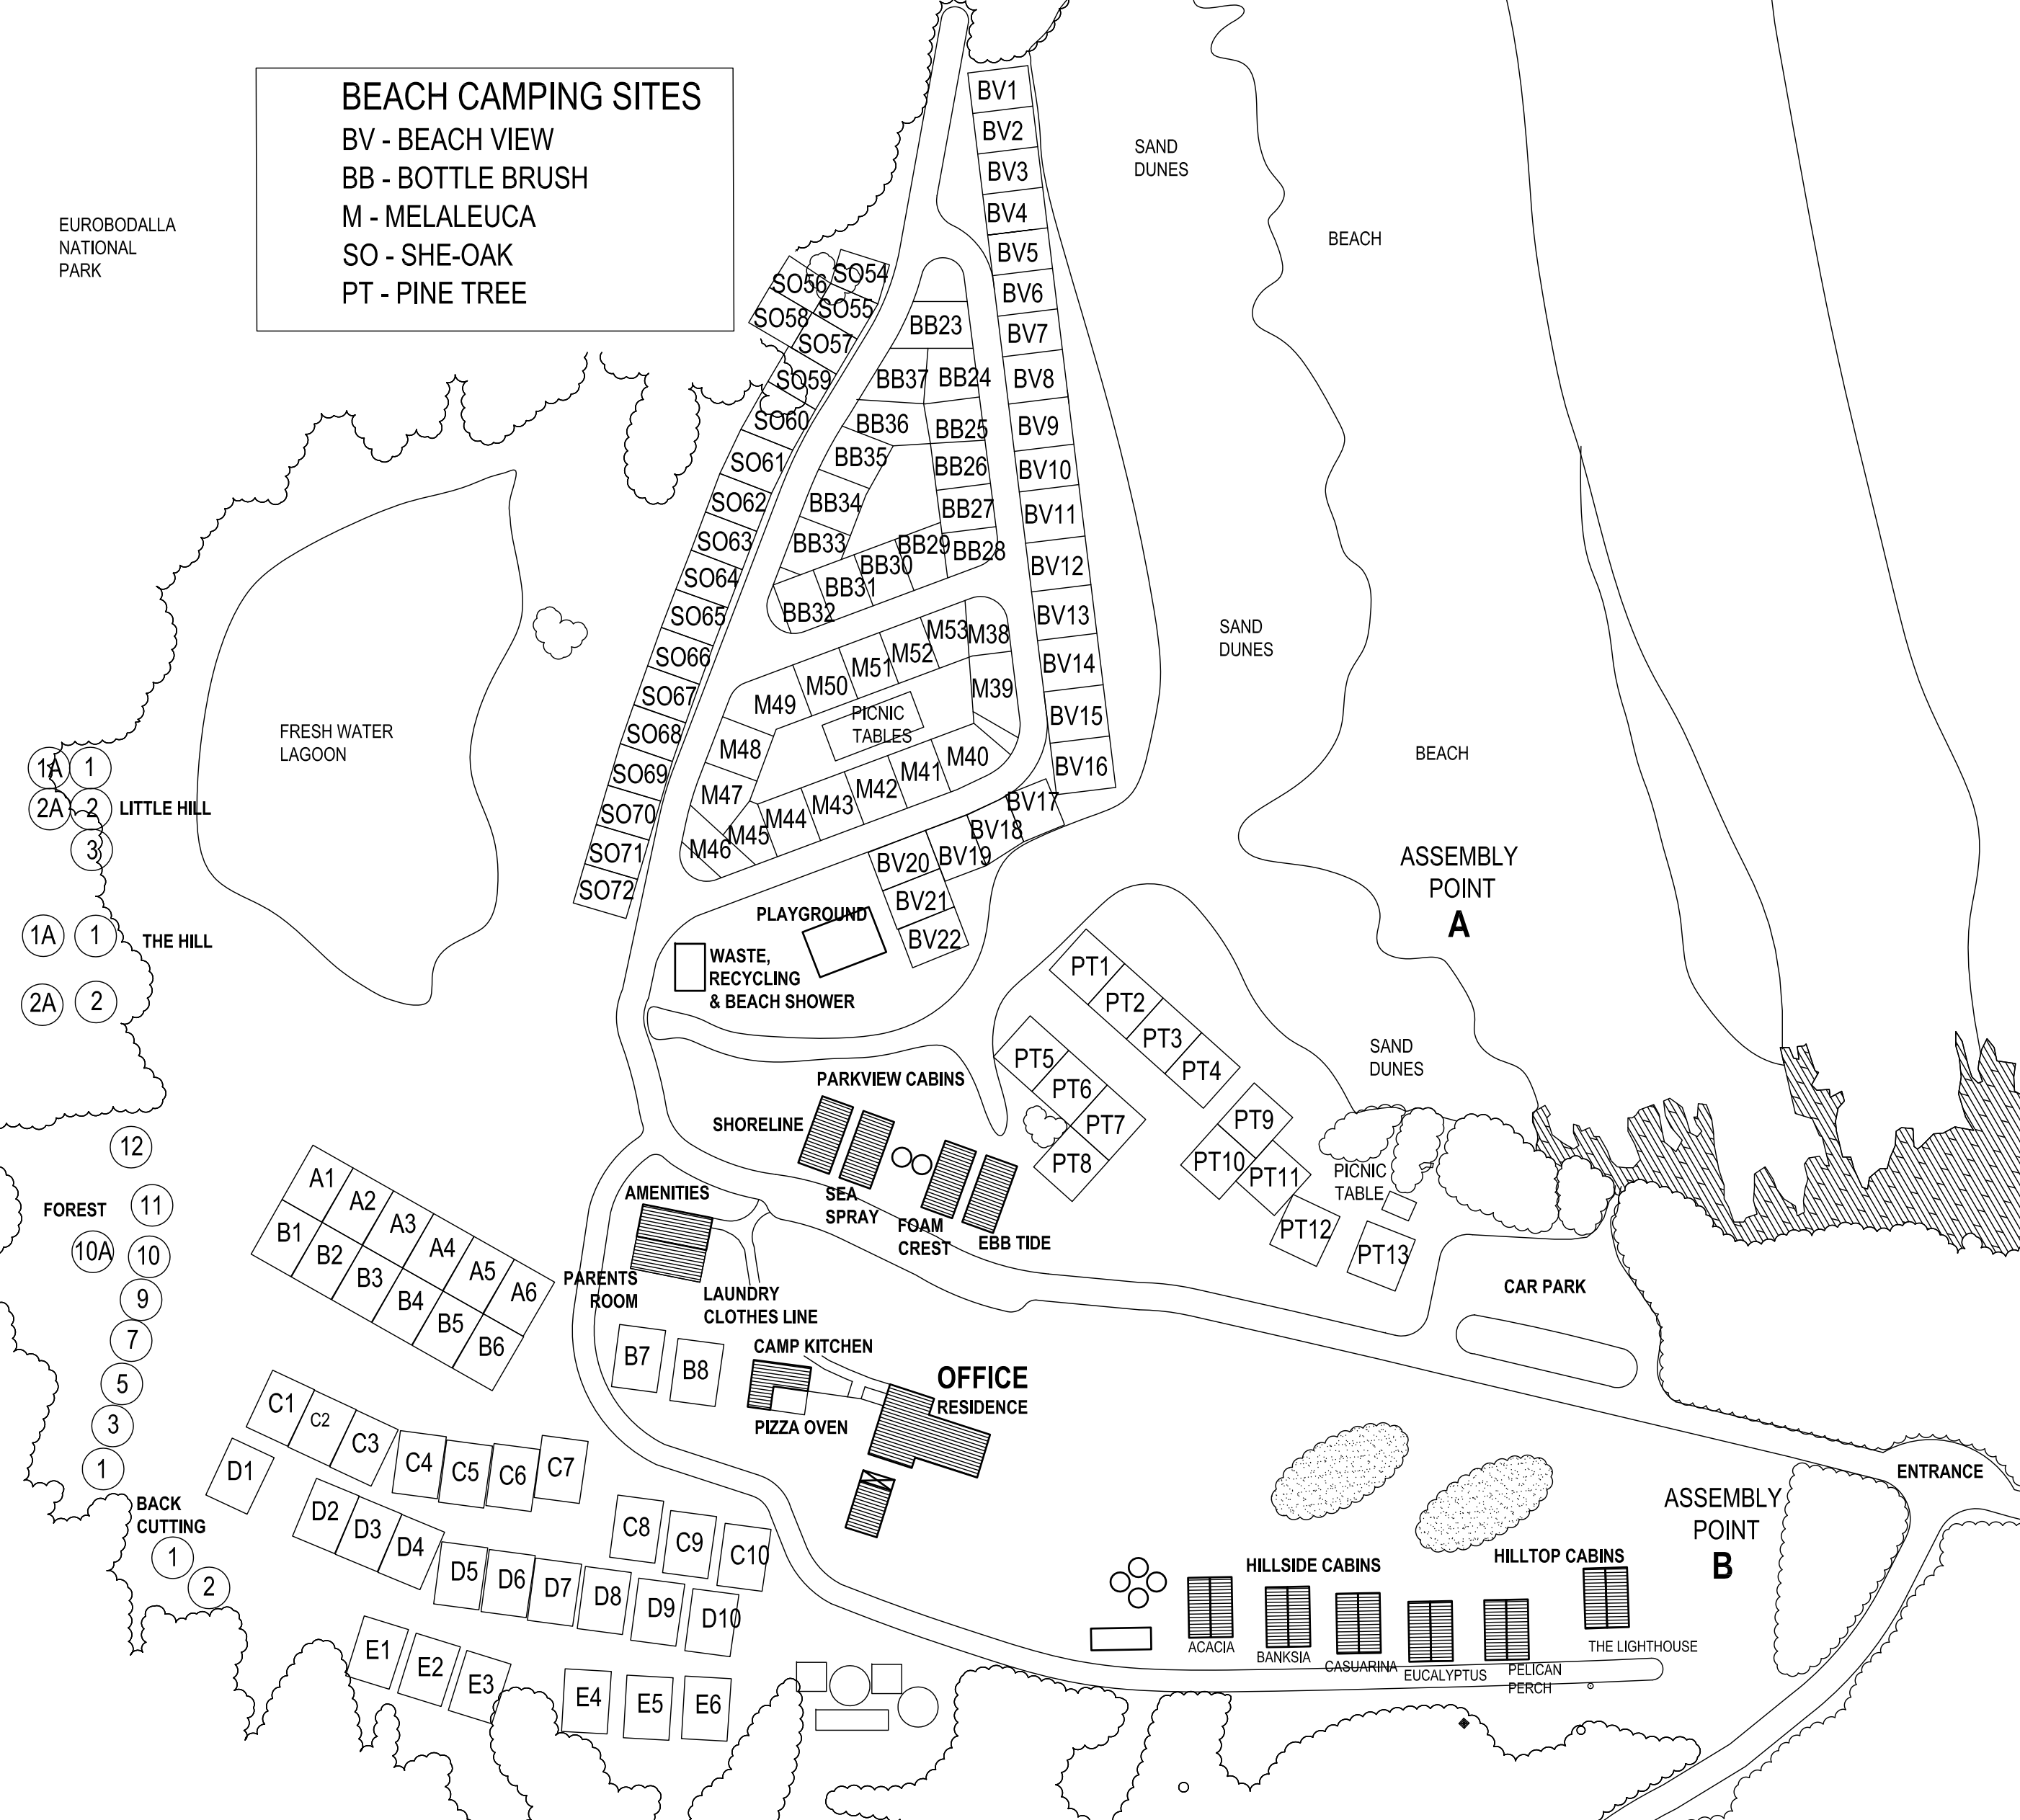

EUROBODALLA
NATIONAL
PARK

BEACH CAMPING SITES

BV - BEACH VIEW

BB - BOTTLE BRUSH

M - MELALEUCA

SO - SHE-OAK

PT - PINE TREE

FRESH WATER
LAGOON

LITTLE HILL

THE HILL

FOREST

11

10A 10

9

7

5

3

1

BACK
CUTTING

1

2

ENTRANCE