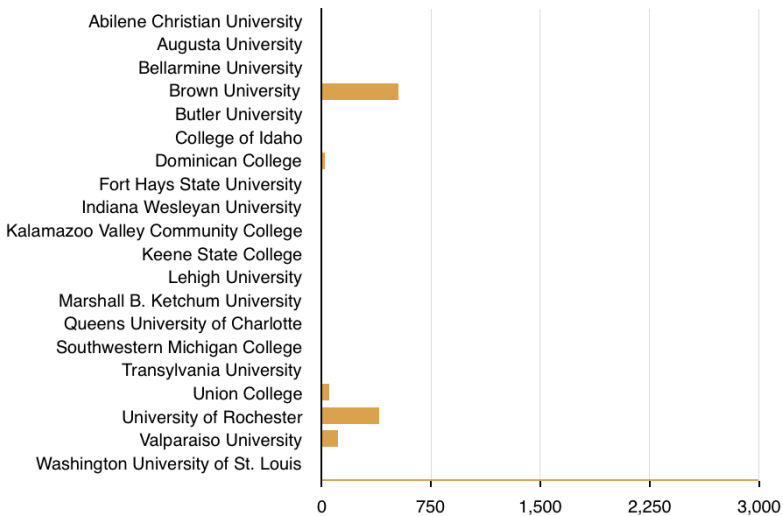

2018-2019 Alana Yaksich National College/University Flu Vaccination Challenge STANDINGS 10.1.18

Small School Standings

Medium School Standings

Large School Standings

RANK	SMALL
1	Brown University
2	University of Rochester
3	Valparaiso University
4	Union College
5	Dominican College
6	Fort Hays State University
7	Butler University
8	Lehigh University
9	College of Idaho
9	Washington University of St. Louis
10	Augusta University
10	Abilene Christian University
11	Bellarmino University
11	Indiana Wesleyan University
11	Kalamazoo Valley Community College
11	Keene State University
11	Marshall B. Ketchum University
11	Queens University of Charlotte
11	Southwestern Michigan College
11	Transylvania University

RANK	MEDIUM
1	University of North Carolina, Chapel Hill
2	Baylor University
3	Wayne State University
4	North Carolina State University
5	Western Michigan University
6	Grand Valley State University
7	University at Albany
8	Clemson University
9	Oakland University
10	East Carolina University
11	Eastern Michigan University
11	University of Hawaii-Manoa
11	University of New Mexico

RANK	LARGE
1	University of Wisconsin, Madison
2	University of Texas at Austin
3	West Virginia University
4	University of South Carolina, Columbia
5	University of Cincinnati

Alana Yaksich National College/University Flu Vaccination Challenge
Sponsored by