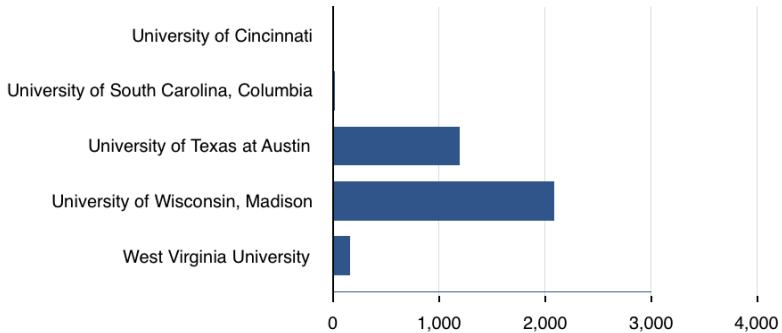

2018-2019 Alana Yaksich National College/University Flu Vaccination Challenge STANDINGS 10.1.18

Small School Standings

Medium School Standings

Large School Standings

RANK	SMALL
1	Brown University
2	University of Rochester
3	Valparaiso University
4	Union College
5	Dominican College
6	Fort Hays State University
7	Butler University
8	Lehigh University
9	College of Idaho
9	Washington University of St. Louis
10	Augusta University
10	Abilene Christian University
11	Bellarmino University
11	Indiana Wesleyan University
11	Kalamazoo Valley Community College
11	Keene State University
11	Marshall B. Ketchum University
11	Queens University of Charlotte
11	Southwestern Michigan College
11	Transylvania University

RANK	MEDIUM
1	University of North Carolina, Chapel Hill
2	Baylor University
3	Wayne State University
4	North Carolina State University
5	Western Michigan University
6	Grand Valley State University
7	University at Albany
8	Clemson University
9	Oakland University
10	East Carolina University
11	Eastern Michigan University
11	University of Hawaii-Manoa
11	University of New Mexico