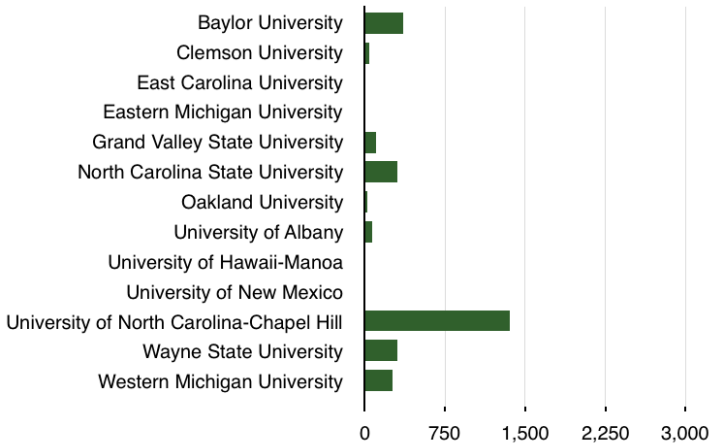

2018-2019 Alana Yaksich National College/University Flu Vaccination Challenge STANDINGS 10.1.18

Small School Standings

Medium School Standings

Large School Standings

RANK	SMALL
1	Brown University
2	University of Rochester
3	Valparaiso University
4	Union College
5	Dominican College
6	Fort Hays State University
7	Butler University
8	Lehigh University
9	College of Idaho
9	Washington University of St. Louis
10	Augusta University
10	Abilene Christian University
11	Bellarmino University
11	Indiana Wesleyan University
11	Kalamazoo Valley Community College
11	Keene State University
11	Marshall B. Ketchum University
11	Queens University of Charlotte
11	Southwestern Michigan College
11	Transylvania University

RANK	MEDIUM
1	University of North Carolina, Chapel Hill
2	Baylor University
3	Wayne State University
4	North Carolina State University
5	Western Michigan University
6	Grand Valley State University
7	University at Albany
8	Clemson University
9	Oakland University
10	East Carolina University
11	Eastern Michigan University
11	University of Hawaii-Manoa
11	University of New Mexico

RANK	LARGE
1	University of Wisconsin, Madison
2	University of Texas at Austin
3	West Virginia University
4	University of South Carolina, Columbia
5	University of Cincinnati

Alana Yaksich National College/University Flu Vaccination Challenge
Sponsored by