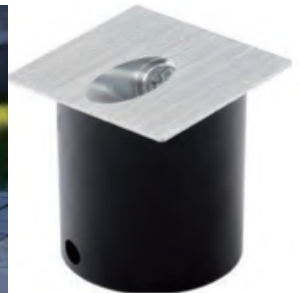

## LED Recessed Wall Light

- LEDs available in 3000K / 4000K / 6000K
- CRI>80
- 120V & 220V
- Silver, white

Die-cast aluminum trim & base, PMMA white diffuser, driver included

**RWL10**  
1W  
L.90 W.90 H.34mm  
IP20

**RWL20**  
6W  
L.90 W.90 H.70mm  
IP20

Die-cast aluminum body

**SL9101**

3W  
D.126 H.80  
IP54

**SL9102**

3W  
L.138 W.138 H.96  
IP54

**SL9112**

3W  
D.80 H.97  
IP54