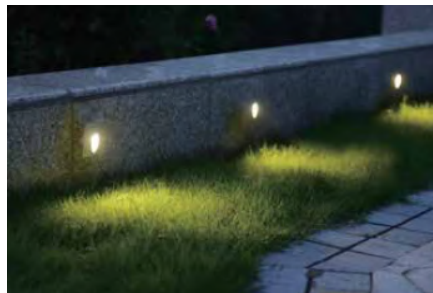

SL9122

3W
L.80 W.80 H.97
IP54