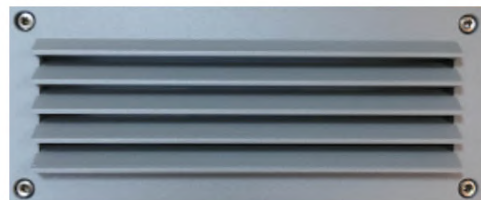

SL1644

12W
L.191 W.80 H.94
IP65

Remarks:

- 10% +/- tolerance: wattage, CCT, lumen output
- Photos, description & details are subject to change without previous notice