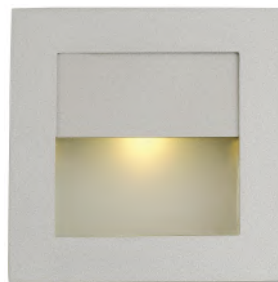

## LED Recessed Wall Light

- LEDs available in 3000K / 4000K / 6000K
- CRI>80
- 120V & 220V
- Silver, white

Die-cast aluminum trim & base, PMMA white diffuser, driver included

**RWL10**  
1W  
L.90 W.90 H.34mm  
IP20

**RWL12**  
1W  
L.90 W.90 H.34mm  
IP20

**RWL13**  
1W  
D.92 E.34mm  
IP20

Metal trim, ribbed aluminum reflector, PMMA frost diffuser, driver included

**RWL14**  
8W  
W.250 H.220 E.95mm  
IP20

**RWL18**  
6W  
W.80 H.236 E.70mm  
IP20

**RWL20**  
6W  
L.90 W.90 H.70mm  
IP20

Die-cast aluminum body

**SL9101**

3W  
D.126 H.80  
IP54

**SL9102**

3W  
L.138 W.138 H.96  
IP54

**SL9112**

3W  
D.80 H.97  
IP54