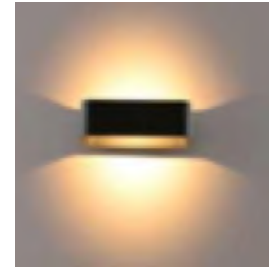

LED Wall Light

*Die-cast aluminum body

*LED's in 3000K, 4000K, 6000K – CRI>80 - IP54

WL5063

6W

WL5114

6W

WL5070