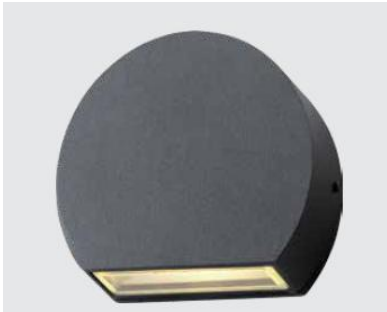

3W*2

LED Wall Light

*Die-cast aluminum body

*LED's in 3000K, 4000K, 6000K – CRI>80 - IP54

WL5922

3W

WL5064

3W*2