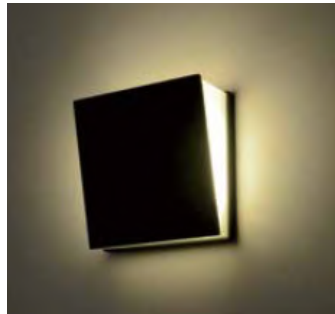

5W*2

WL1541

10W