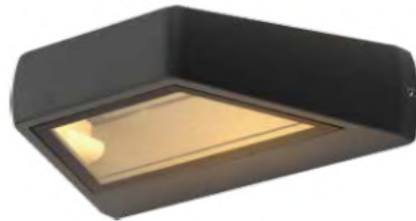

LED Wall Light

*Die-cast aluminum body

*LED's in 3000K, 4000K, 6000K – CRI>80 - IP54

WL2175

6W

WL2176

6W

9W
200x45mm OR
280x45MM

9W
200x45mm OR
280x45MM