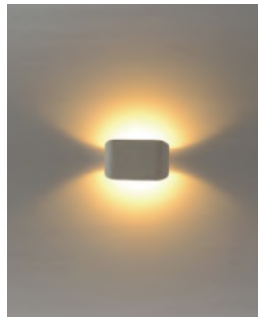

LED Wall Light

*Die-cast aluminum body

*LED's in 3000K, 4000K, 6000K – CRI>80 - IP54

4W

3W

6W