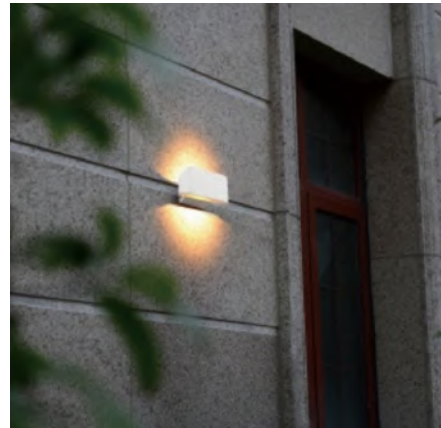

LED Wall Light

*Die-cast aluminum body

*LED's in 3000K, 4000K, 6000K – CRI>80 - IP54

4W

3W

6W