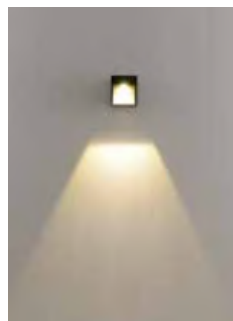

LED Wall Light

*Die-cast aluminum body

*LED's in 3000K, 4000K, 6000K – CRI>80 - IP54

3W*1

WL5045