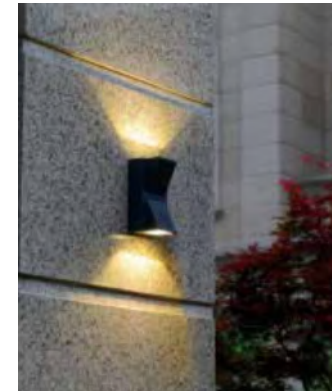

LED Wall Light

*Die-cast aluminum body

*LED's in 3000K, 4000K, 6000K – CRI>80 - IP54

3W*1