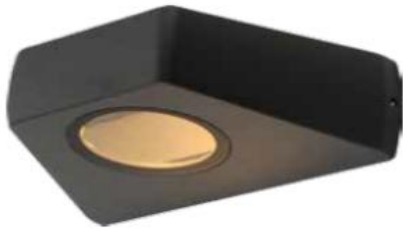

WL2182

WL2183

WL2184

9W

LED Wall Light

*Die-cast aluminum body

*LED's in 3000K, 4000K, 6000K – CRI>80 - IP54

WL2175