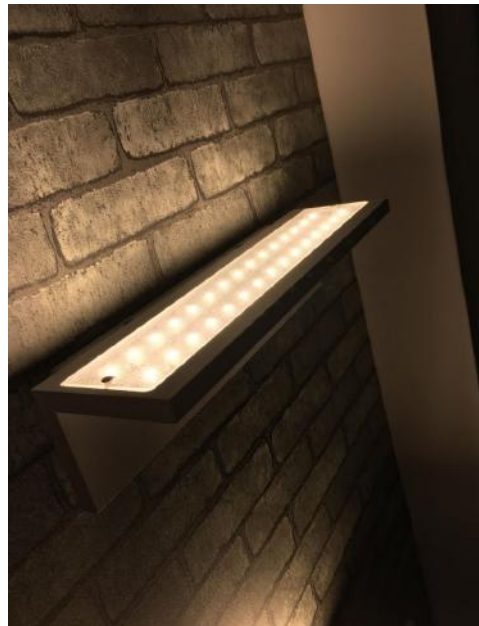

WL8021 10W or E27 socket

WL5115 9W

LED Wall Light

*Die-cast aluminum body

*LED's in 3000K, 4000K, 6000K – CRI>80 - IP20

WL1530

15W OR 30W

LED Wall Light