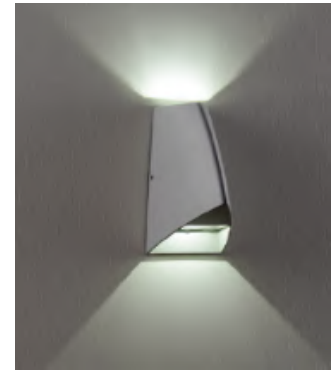

5W

3W*2

WL1592