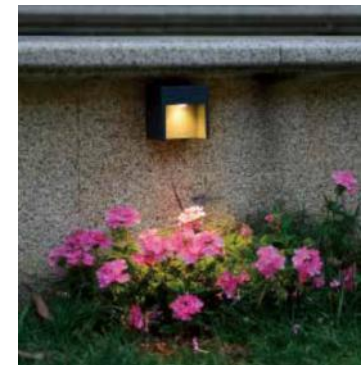

3W*2

LED Wall Light

*Die-cast aluminum body

*LED's in 3000K, 4000K, 6000K – CRI>80 - IP54

WL5922

3W

WL5064

3W*2