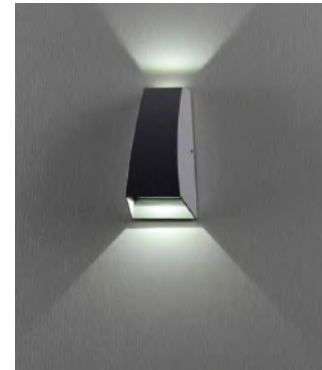

LED Wall Light

*Die-cast aluminum body

*LED's in 3000K, 4000K, 6000K – CRI>80 - IP54

WL1591

3W*2