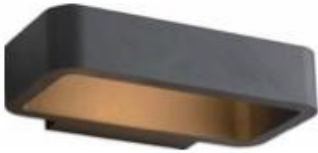

LED Wall Light

*Die-cast aluminum body

*LED's in 3000K, 4000K, 6000K – CRI>80 - IP54

WL5063

6W

WL5114

6W

WL5070