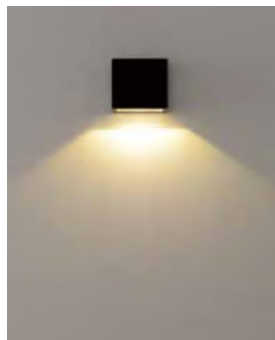

LED Wall Light

*Die-cast aluminum body

*LED's in 3000K, 4000K, 6000K – CRI>80 - IP54

3W

3W*2

3W