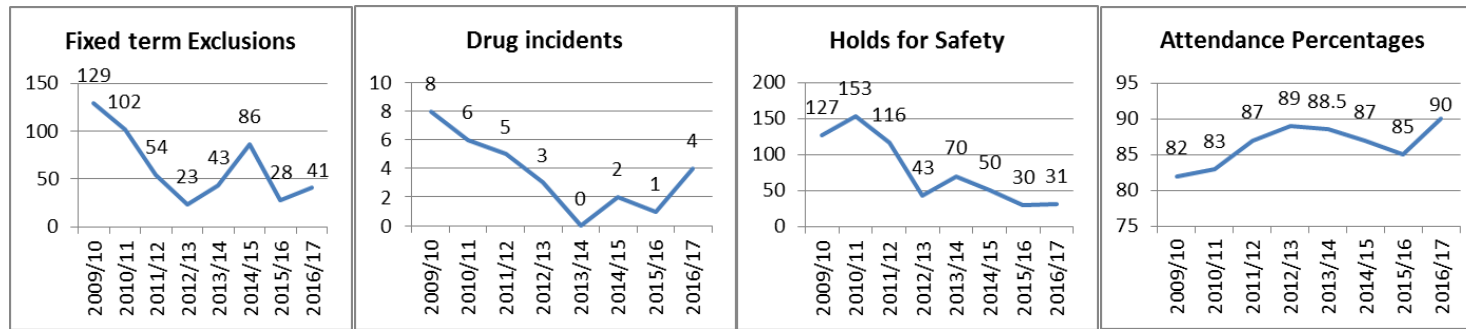

Lakeside Dashboard 11th July 2017

Lakeside Dashboard 11th July 2017