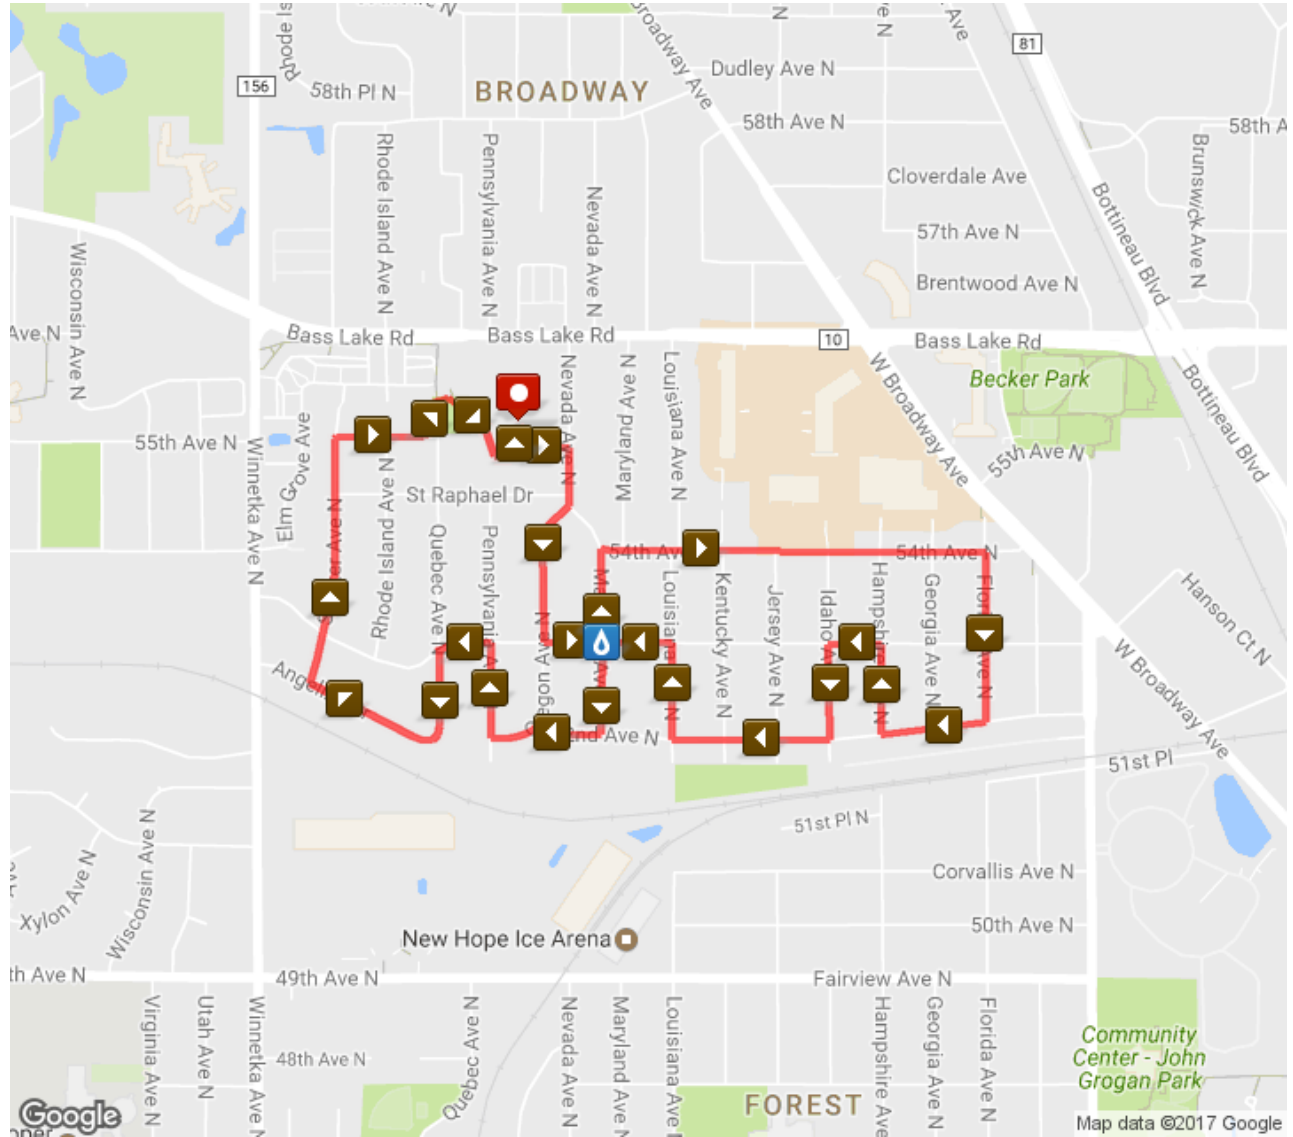

### Notes

<b>0.00 mi</b>	Direct/offroad route segment
<b>0.00 mi</b>	Direct/offroad route segment
<b>0.00 mi</b>	Direct/offroad route segment
<b>0.00 mi</b>	Head south on Nevada Ave N toward St Raphael Dr Destination will be on the left
<b>0.07 mi</b>	Head southwest on Nevada Ave N
<b>0.16 mi</b>	Continue onto Oregon Ave N Destination will be on the left
<b>0.24 mi</b>	Head south on Oregon Ave N toward 53rd Ave N
<b>0.24 mi</b>	Turn left onto 53rd Ave N
<b>0.31 mi</b>	Head north on Maryland Ave N toward 54th Ave N
<b>0.42 mi</b>	Head north on Maryland Ave N toward 54th Ave N
<b>0.42 mi</b>	Turn right onto 54th Ave N
<b>0.63 mi</b>	Head east on 54th Ave N toward Idaho Ave N
<b>0.88 mi</b>	Head south on Florida Ave N toward 53rd Ave N
<b>1.08 mi</b>	Head west on 52nd Ave N toward Georgia Ave N
<b>1.20 mi</b>	Turn right onto Hampshire Ave N
<b>1.20 mi</b>	Head north on Hampshire Ave N toward 53rd Ave N
<b>1.31 mi</b>	Head west on 53rd Ave N toward Idaho Ave N
<b>1.37 mi</b>	Head south on Idaho Ave N toward 52nd Ave N
<b>1.48 mi</b>	Head west on 52nd Ave N toward Jersey Ave N
<b>1.67 mi</b>	Head west on 52nd Ave N toward Louisiana Ave N
<b>1.67 mi</b>	Turn right onto Louisiana Ave N
<b>1.78</b>	Head west on 53rd Ave N toward Maryland Ave N

mi

---

**1.87**  
**mi** Turn left onto Maryland Ave N

---

**1.88**  
**mi** Head south on Maryland Ave N toward 52nd Ave N

---

**1.97**  
**mi** Head west on 52nd Ave N toward Oregon Ave N

---

**2.05**  
**mi** Head southwest on Oregon Ave N toward Pennsylvania Ave N

---

**2.11**  
**mi** Head north on Pennsylvania Ave N toward 53rd Ave N

---

**2.22**  
**mi** Turn left onto 53rd Ave N

---

**2.22**  
**mi** Head west on 53rd Ave N toward Quebec Ave N Destination will be on the left

---

**2.29**  
**mi** Head northeast on 53rd Ave N toward Quebec Ave N

---

**2.29**  
**mi** Turn right onto Quebec Ave N

---

**2.40**  
**mi** Quebec Ave N turns slightly right and becomes Angeline Dr Destination will be on the left