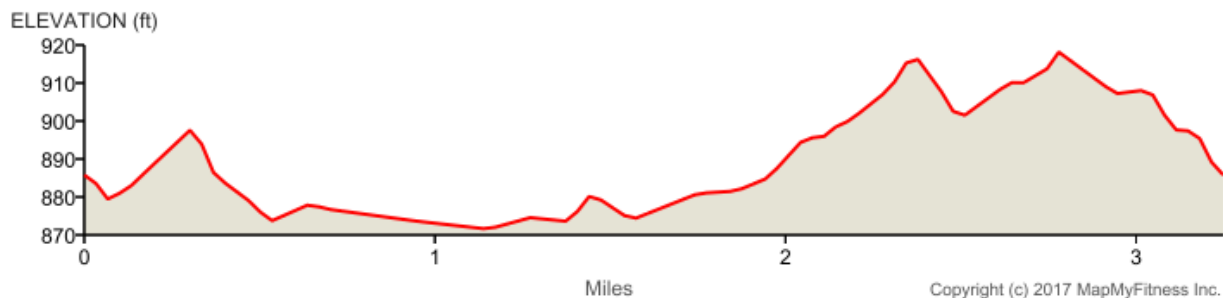

### FTTP - St Rapheals

Distance: 3.25 mi  
Elevation Gain: 57 ft  
Elevation Max: 919 ft

### Notes

<b>0.00 mi</b>	Direct/offroad route segment
<b>0.00 mi</b>	Direct/offroad route segment
<b>0.00 mi</b>	Direct/offroad route segment
<b>0.00 mi</b>	Head south on Nevada Ave N toward St Raphael Dr Destination will be on the left
<b>0.07 mi</b>	Head southwest on Nevada Ave N
<b>0.16 mi</b>	Continue onto Oregon Ave N Destination will be on the left
<b>0.24 mi</b>	Head south on Oregon Ave N toward 53rd Ave N
<b>0.24 mi</b>	Turn left onto 53rd Ave N
<b>0.31 mi</b>	Head north on Maryland Ave N toward 54th Ave N
<b>0.42 mi</b>	Head north on Maryland Ave N toward 54th Ave N
<b>0.42 mi</b>	Turn right onto 54th Ave N
<b>0.63 mi</b>	Head east on 54th Ave N toward Idaho Ave N
<b>0.88 mi</b>	Head south on Florida Ave N toward 53rd Ave N
<b>1.08 mi</b>	Head west on 52nd Ave N toward Georgia Ave N
<b>1.20 mi</b>	Turn right onto Hampshire Ave N
<b>1.20 mi</b>	Head north on Hampshire Ave N toward 53rd Ave N
<b>1.31 mi</b>	Head west on 53rd Ave N toward Idaho Ave N
<b>1.37 mi</b>	Head south on Idaho Ave N toward 52nd Ave N
<b>1.48 mi</b>	Head west on 52nd Ave N toward Jersey Ave N
<b>1.67 mi</b>	Head west on 52nd Ave N toward Louisiana Ave N
<b>1.67 mi</b>	Turn right onto Louisiana Ave N
<b>1.78</b>	Head west on 53rd Ave N toward Maryland Ave N

---

**2.29**  
**mi** Head northeast on 53rd Ave N toward Quebec Ave N

---

**2.29**  
**mi** Turn right onto Quebec Ave N

---

**2.40**  
**mi** Quebec Ave N turns slightly right and becomes Angeline Dr Destination will be on the left

**3.02** Direct/offroad route segment  
**mi**

---

**3.02** Destination  
**mi**

---