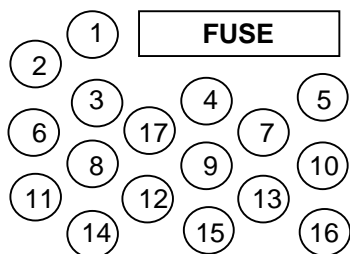

BMW Radio Connector Pin-Out

PIN	COLOR	SIGNAL
1	Yellow/Red	Left Front +
2	Blue/Red	Right Front +
3		Left Rear +
4	White/Brown	Telephone Mute
5	Purple/White	B+ Switched
6		Right Rear +
7	White/Gray/Yellow	I-Bus
8		Left Front -
9	Red/Green	B+ Continuous
10	Black/White	Speed Signal
11	Brown/Orange	Right Front -
12		Left Rear -
13	Gray/Red	Light Dimming
14		Right Rear -
15	Brown	Ground
16	White	Remote Power On
17		n/a